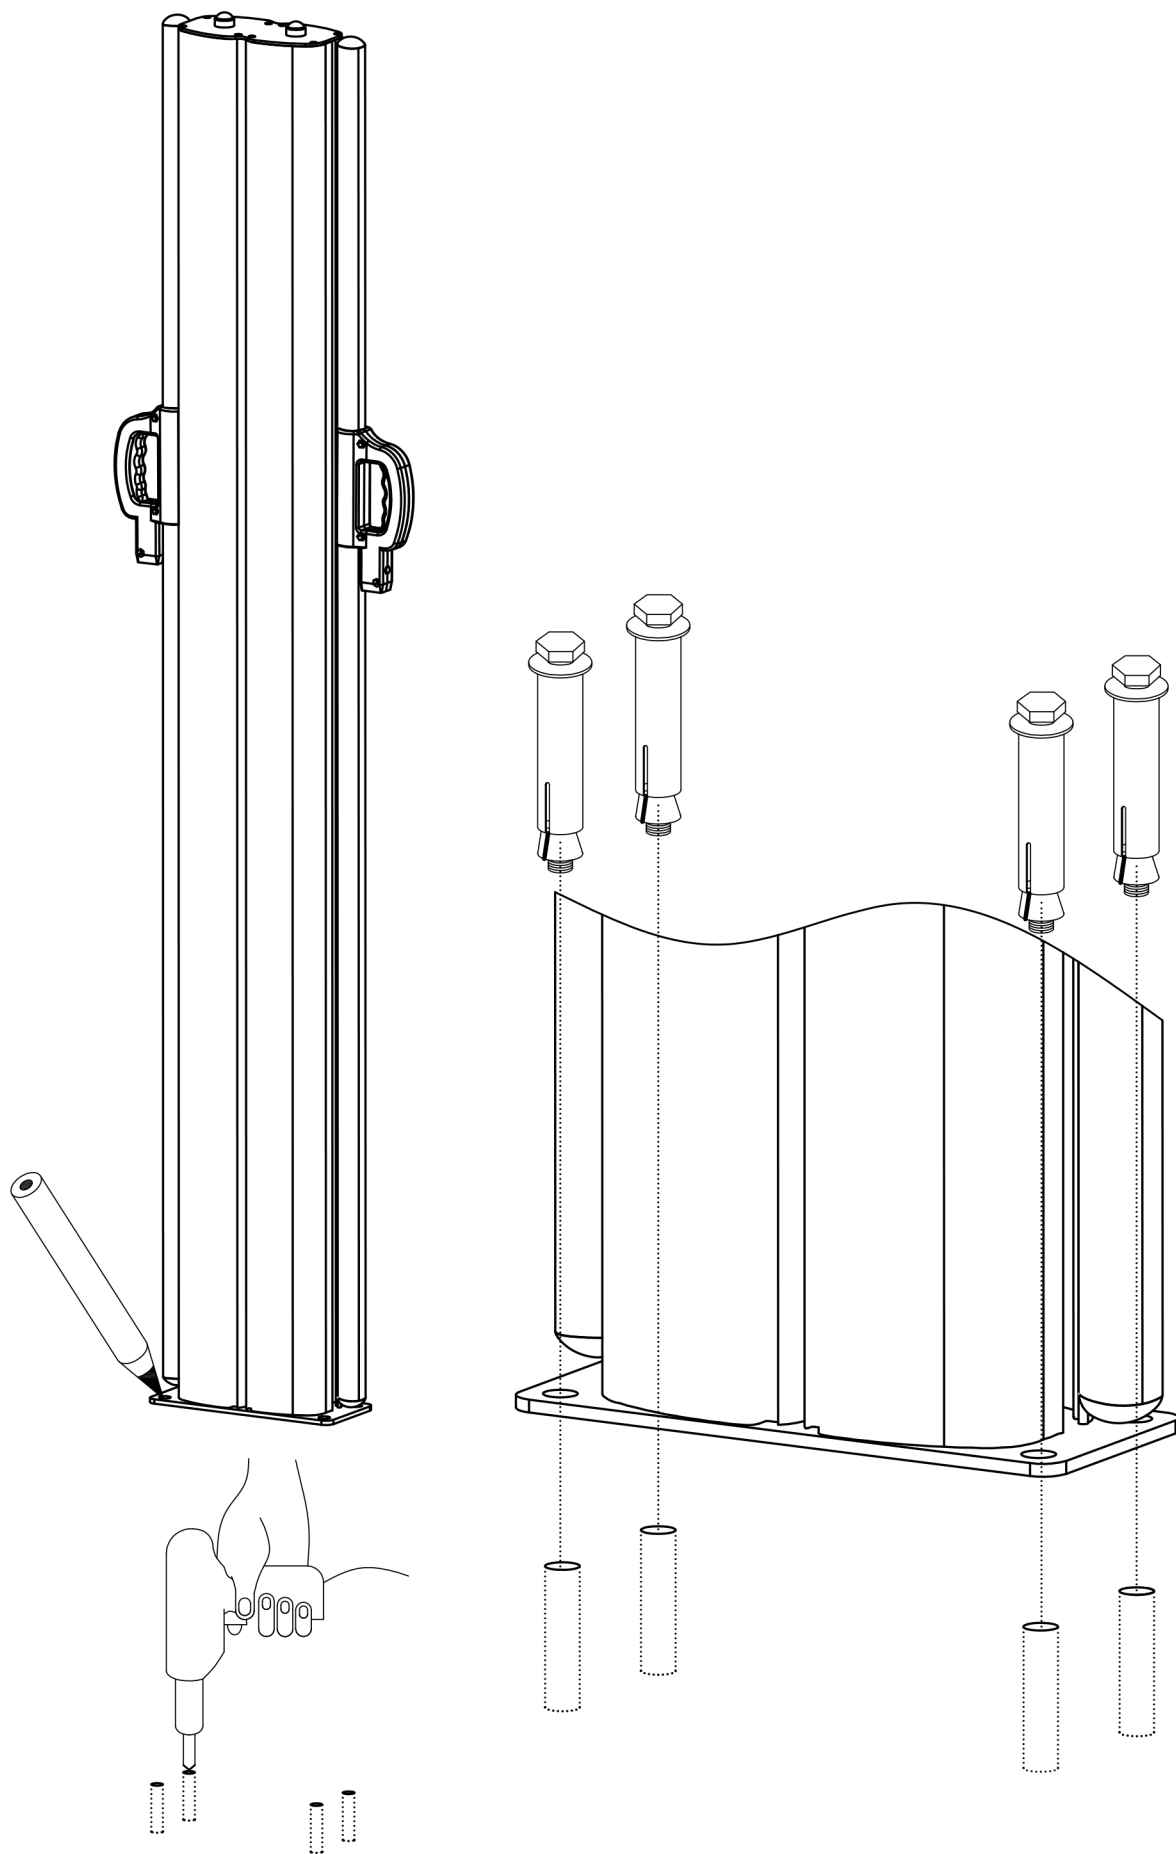

Folding Screen

REF	PARTS	QTY
1.		1
2.		2
3.		12

4-Ø12×65mm