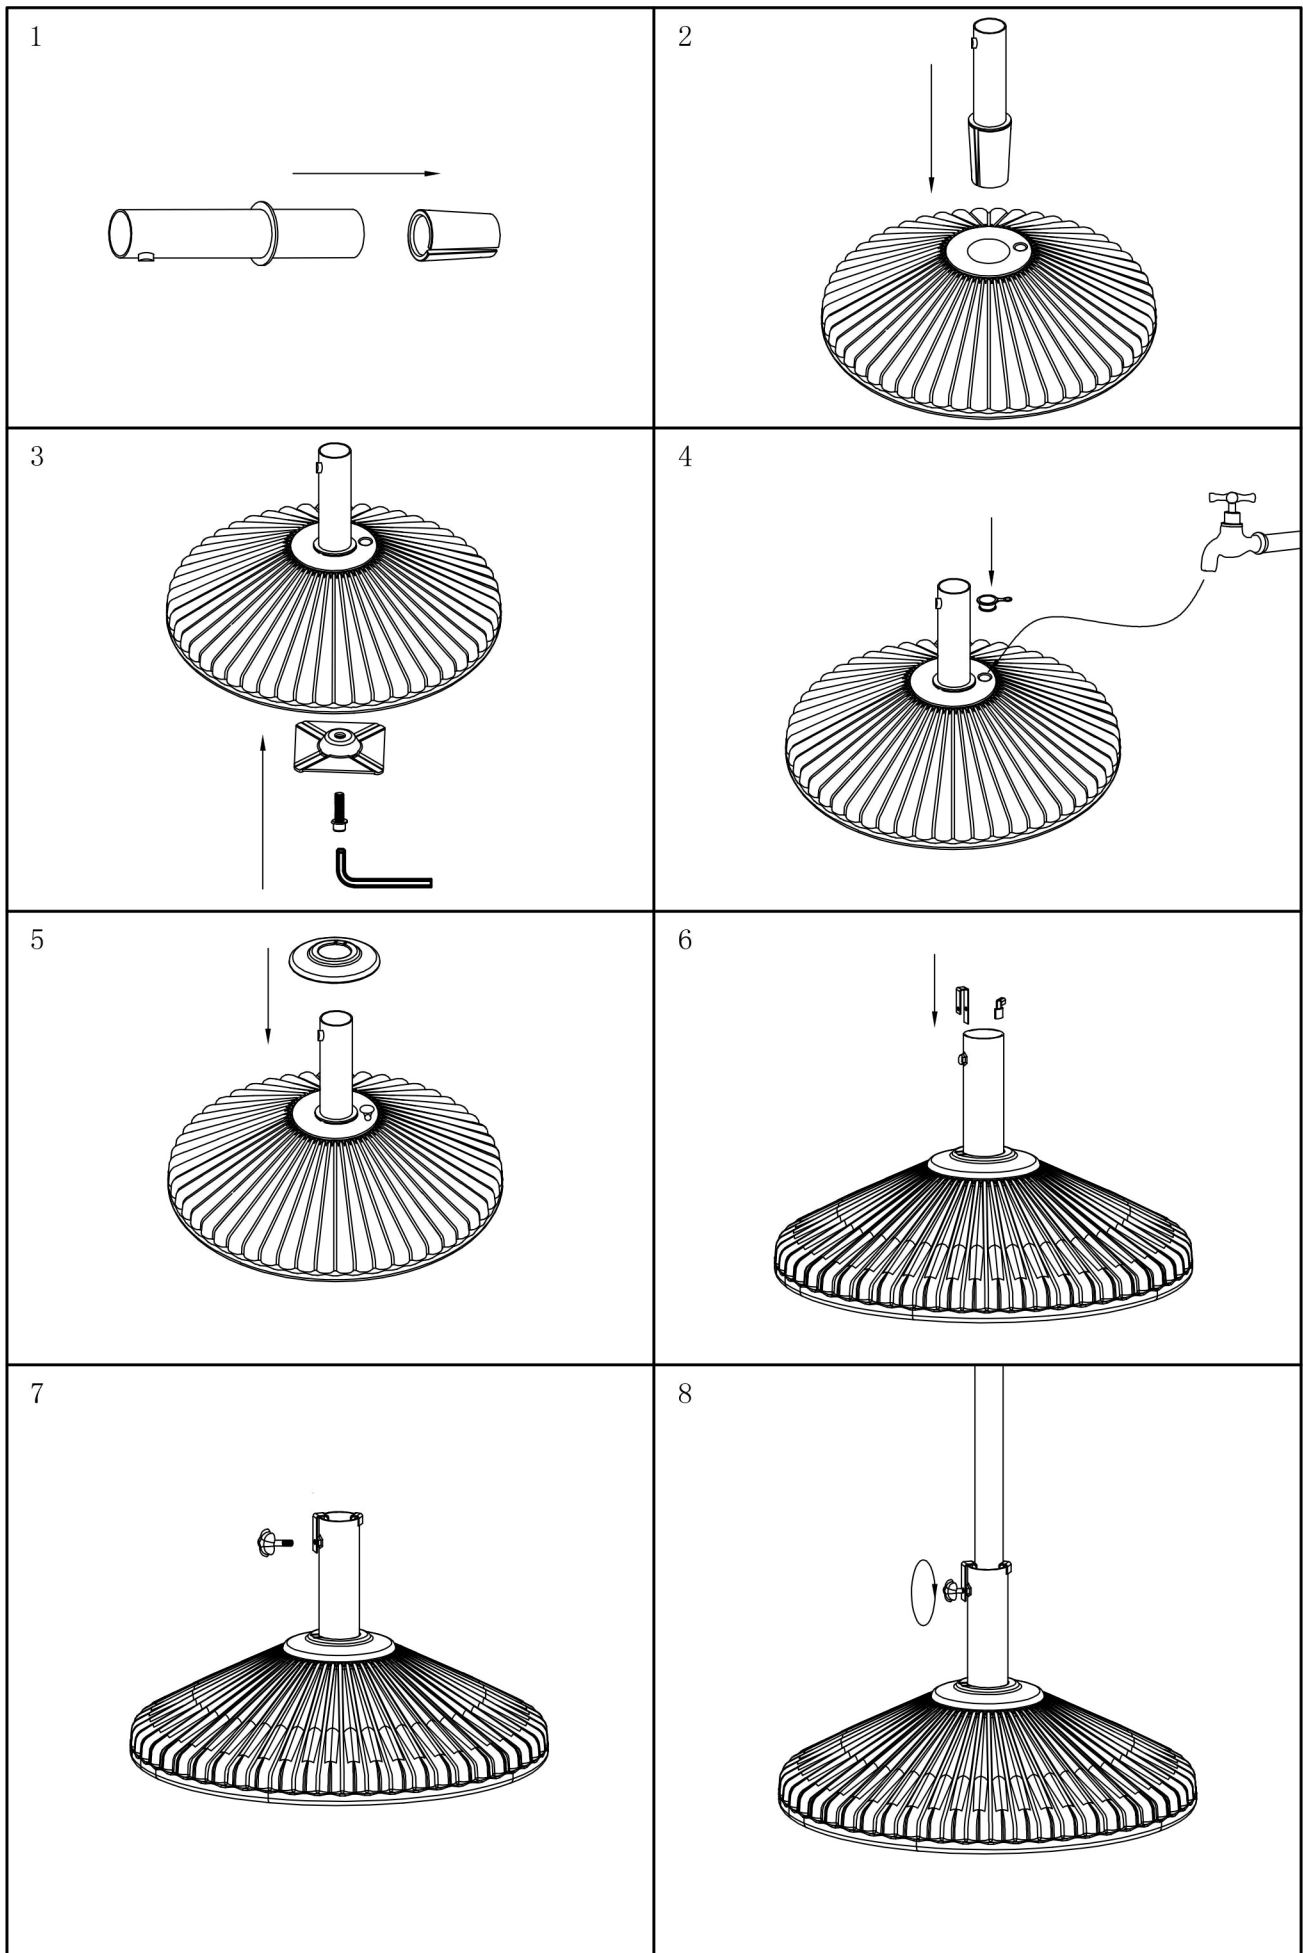

Instruction Manual

Eco-friendly Base

by Recycled Plastic
& to fill with water

If you are satisfied with this product, please let us know. If you have questions, we're always here to help! You know the strenght of social media nowadays and we would appreciate a positive review on the website of your purchase. We appreciate the time you have taken and will actively use it to improve our products and service to you. Please, visit our website www.sorara.eu for more information about our products and where you can purchase them.

* The weight of the base is around 23kgs after filling fully with water.

** Fully filled the base with water in order to maintain the stability.