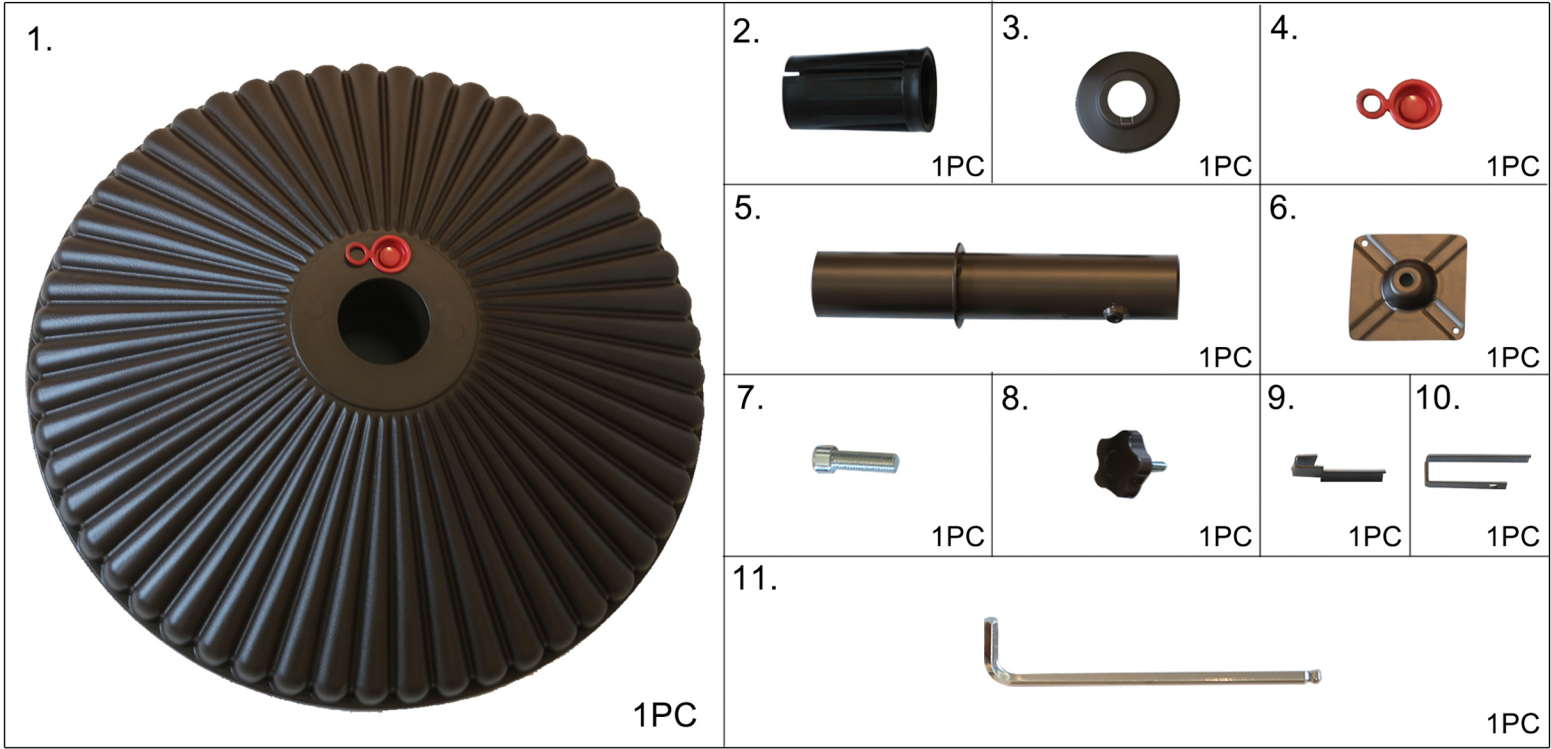

Instruction Manual

Eco-friendly Base

by Recycled Plastic
& to fill with water

If you are satisfied with this product, please let us know. If you have questions, we're always here to help! You know the strenght of social media nowadays and we would appreciate a positive review on the website of your purchase. We appreciate the time you have taken and will actively use it to improve our products and service to you. Please, visit our website www.sorara.eu for more information about our products and where you can purchase them.

* The weight of the base is around 23kgs after filling fully with water.

** Fully filled the base with water in order to maintain the stability.