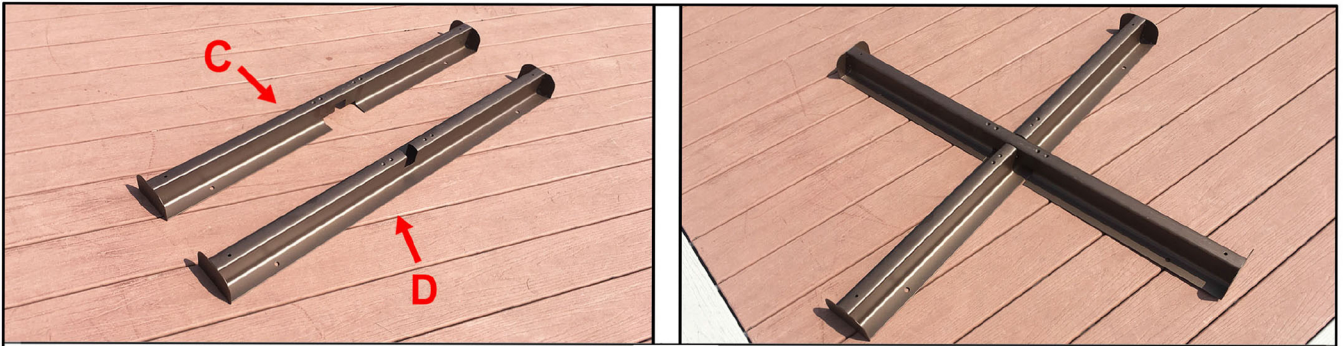

User Manual

Roma Double Vent
Product Code:R3-2.7x3.6-C

If you are satisfied with this product, please let us know. If you have questions, we're always here to help! You know the strength of social media nowadays and we would appreciate a positive review on the website of your purchase. We appreciate the time you have taken and will actively use it to improve our products and service to you. Please, visit our website www.sorara.eu for more information about our products and where you can purchase them.

NO	QTY	PHOTO
A	1PC	
B	1PC	
C	1PC	
D	1PC	
E	1PC	
F	2PCS	
G	6PCS	
H	1PC	
I	1PC	
J	1PC	
K	9PCS	

Step1. Place the upper cross leg (C) over the lower cross leg (D) to form a '+'.

Step2. Place the tube (B) onto the cross with 4 bolts (G), tighten bolts with part (I).

Step3. Insert the pole (E) onto the base pole (B). Pay attention to screw hole position.

Step4. Place part (H) on the pole (E).

Step5. Connect each of the ribs to the four long ribs and tighten the screws.

Step6. Insert the part (A) onto the assembled cross base. Then fix part (A) and part (B) with bolts (G). Cover caps (F) on those bolts.

Step7. Insert the handle (J) into the handle hole on the slide sleeve to open umbrella.