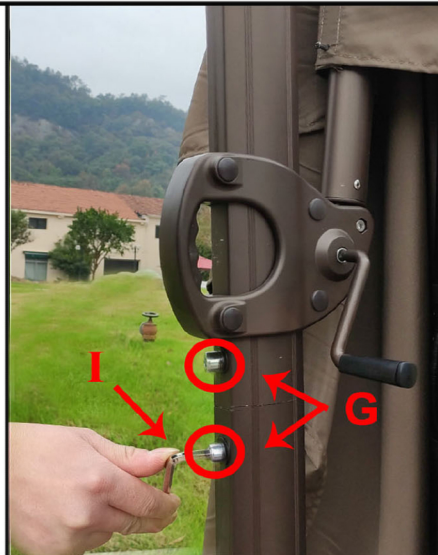

User Manual

Roma Double Vent
Product Code:R3-2.7x3.6-C

If you are satisfied with this product, please let us know. If you have questions, we're always here to help! You know the strength of social media nowadays and we would appreciate a positive review on the website of your purchase. We appreciate the time you have taken and will actively use it to improve our products and service to you. Please, visit our website www.sorara.eu for more information about our products and where you can purchase them.

NO	QTY	PHOTO
A	1PC	
B	1PC	
C	1PC	
D	1PC	
E	1PC	
F	2PCS	
G	6PCS	
H	1PC	
I	1PC	
J	1PC	
K	9PCS	

Step1. Place the upper cross leg (C) over the lower cross leg (D) to form a '+'.

Step2. Place the tube (B) onto the cross with 4 bolts (G), tighten bolts with part (I).

Step3. Insert the pole (E) onto the base pole (B). Pay attention to screw hole position.

Step4. Place part (H) on the pole (E).

Step5. Connect each of the ribs to the four long ribs and tighten the screws.

Step6. Insert the part (A) onto the assembled cross base. Then fix part (A) and part (B) with bolts (G). Cover caps (F) on those bolts.

Step7. Insert the handle (J) into the handle hole on the slide sleeve to open umbrella.