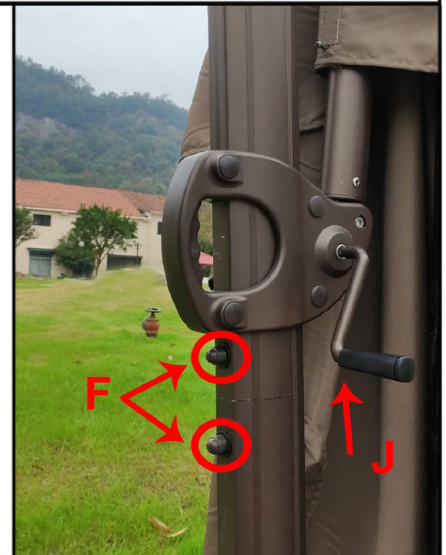

NO	QTY	PHOTO
A	1PC	
B	1PC	
C	1PC	
D	1PC	
E	1PC	
F	2PCS	
G	6PCS	
H	1PC	
I	1PC	
J	1PC	
K	9PCS	

Step1. Place the upper cross leg (C) over the lower cross leg (D) to form a '+'.

Step2. Place the tube (B) onto the cross with 4 bolts (G), tighten bolts with part (I).

Step3. Insert the pole (E) onto the base pole (B). Pay attention to screw hole position.

Step4. Place part (H) on the pole (E).

Step5. Connect each of the ribs to the four long ribs and tighten the screws.

Step6. Insert the part (A) onto the assembled cross base. Then fix part (A) and part (B) with bolts (G). Cover caps (F) on those bolts.

Step7. Insert the handle (J) into the handle hole on the slide sleeve to open umbrella.