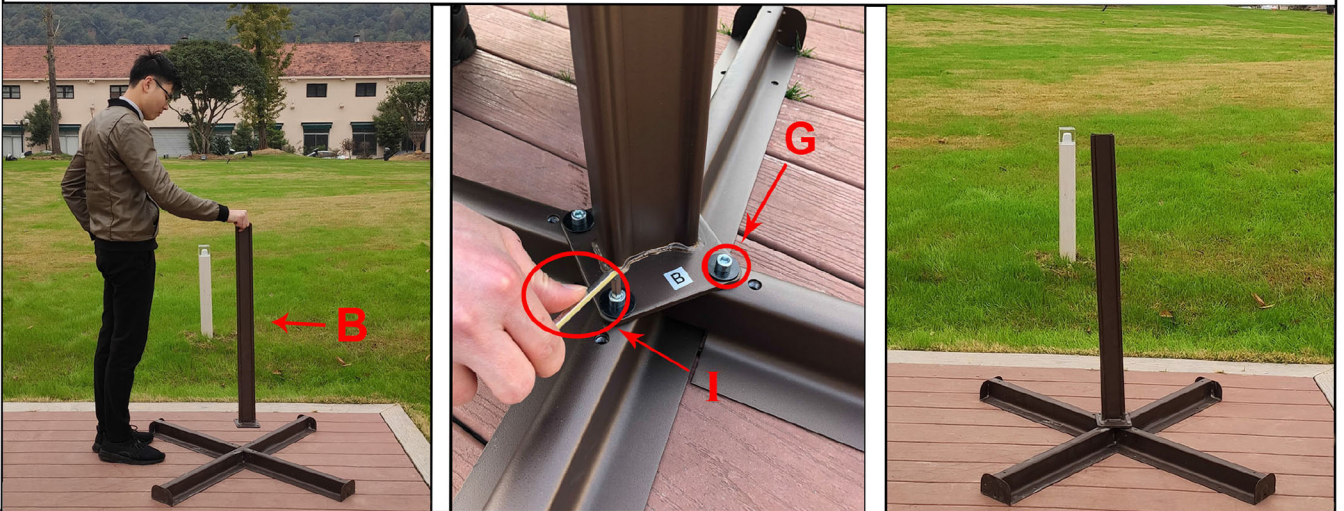

User Manual

Roma Double Vent
Product Code:R3-2.7x3.6-C

If you are satisfied with this product, please let us know. If you have questions, we're always here to help! You know the strength of social media nowadays and we would appreciate a positive review on the website of your purchase. We appreciate the time you have taken and will actively use it to improve our products and service to you. Please, visit our website www.sorara.eu for more information about our products and where you can purchase them.

NO	QTY	PHOTO
A	1PC	
B	1PC	
C	1PC	
D	1PC	
E	1PC	
F	2PCS	
G	6PCS	
H	1PC	
I	1PC	
J	1PC	
K	9PCS	

Step1. Place the upper cross leg (C) over the lower cross leg (D) to form a '+'.

Step2. Place the tube (B) onto the cross with 4 bolts (G), tighten bolts with part (I).

Step3. Insert the pole (E) onto the base pole (B). Pay attention to screw hole position.

Step4. Place part (H) on the pole (E).

Step5. Connect each of the ribs to the four long ribs and tighten the screws.

Step6. Insert the part (A) onto the assembled cross base. Then fix part (A) and part (B) with bolts (G). Cover caps (F) on those bolts.

Step7. Insert the handle (J) into the handle hole on the slide sleeve to open umbrella.