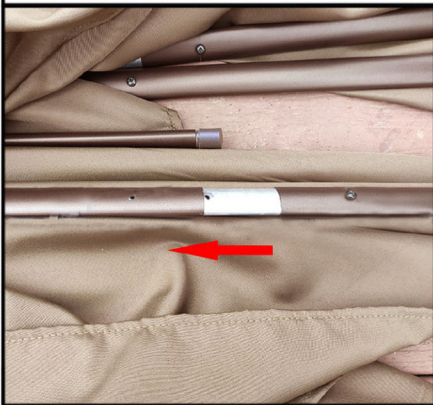

NO	QTY	PHOTO
A	1PC	
B	1PC	
C	1PC	
D	1PC	
E	1PC	
F	2PCS	
G	6PCS	
H	1PC	
I	1PC	
J	1PC	
K	9PCS	

Step1. Place the upper cross leg (C) over the lower cross leg (D) to form a '+'.

Step2. Place the tube (B) onto the cross with 4 bolts (G), tighten bolts with part (I).

Step3. Insert the pole (E) onto the base pole (B). Pay attention to screw hole position.

Step4. Place part (H) on the pole (E).

Step5. Connect each of the ribs to the four long ribs and tighten the screws.

Step6. Insert the part (A) onto the assembled cross base. Then fix part (A) and part (B) with bolts (G). Cover caps (F) on those bolts.

Step7. Insert the handle (J) into the handle hole on the slide sleeve to open umbrella.