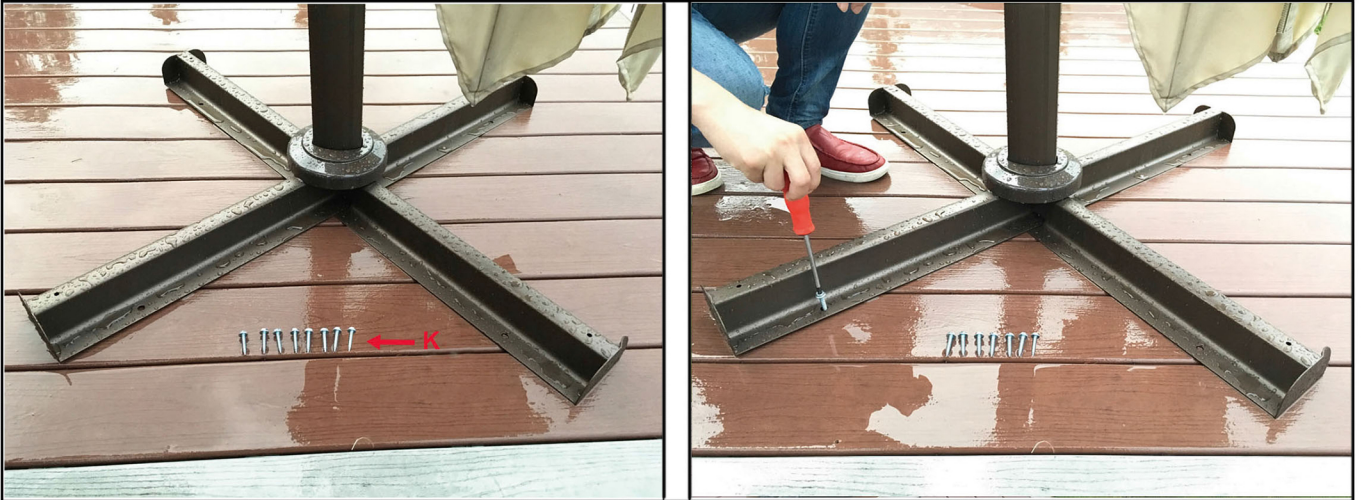

NO	QTY	PHOTO
A	1PC	
B	1PC	
C	1PC	
D	1PC	
E	1PC	
F	2PCS	
G	6PCS	
H	1PC	
I	1PC	
J	1PC	
K	9PCS	

Step1. Place the upper cross leg (C) over the lower cross leg (D) to form a '+'.

Step2. Place the tube (B) onto the cross with 4 bolts (G), tighten bolts with part (I).

Step3. Insert the pole (E) onto the base pole (B). Pay attention to screw hole position.

Step4. Place part (H) on the pole (E).

Step5. Connect each of the ribs to the four long ribs and tighten the screws.

Step6. Insert the part (A) onto the assembled cross base. Then fix part (A) and part (B) with bolts (G). Cover caps (F) on those bolts.

Step7. Insert the handle (J) into the handle hole on the slide sleeve to open umbrella.