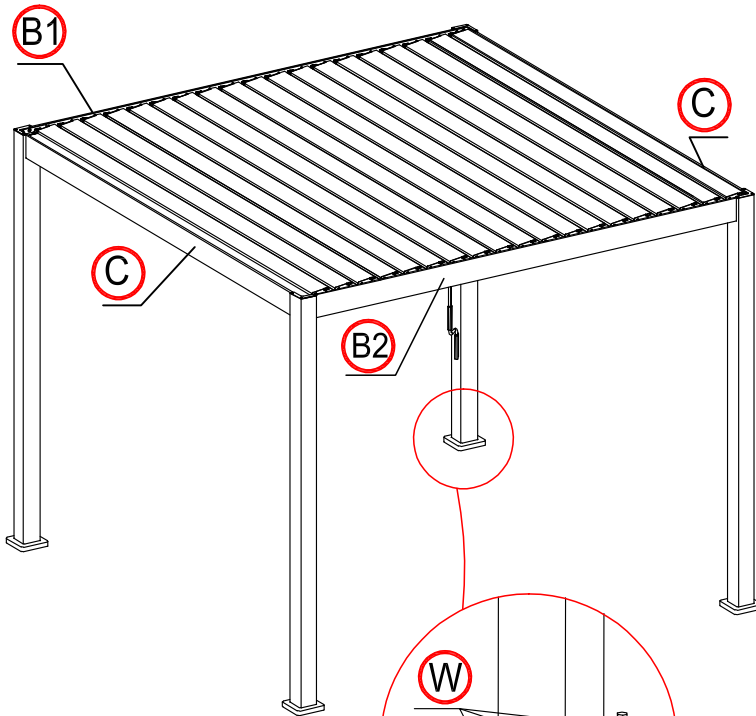

×4 times

16

×4 times

17

17