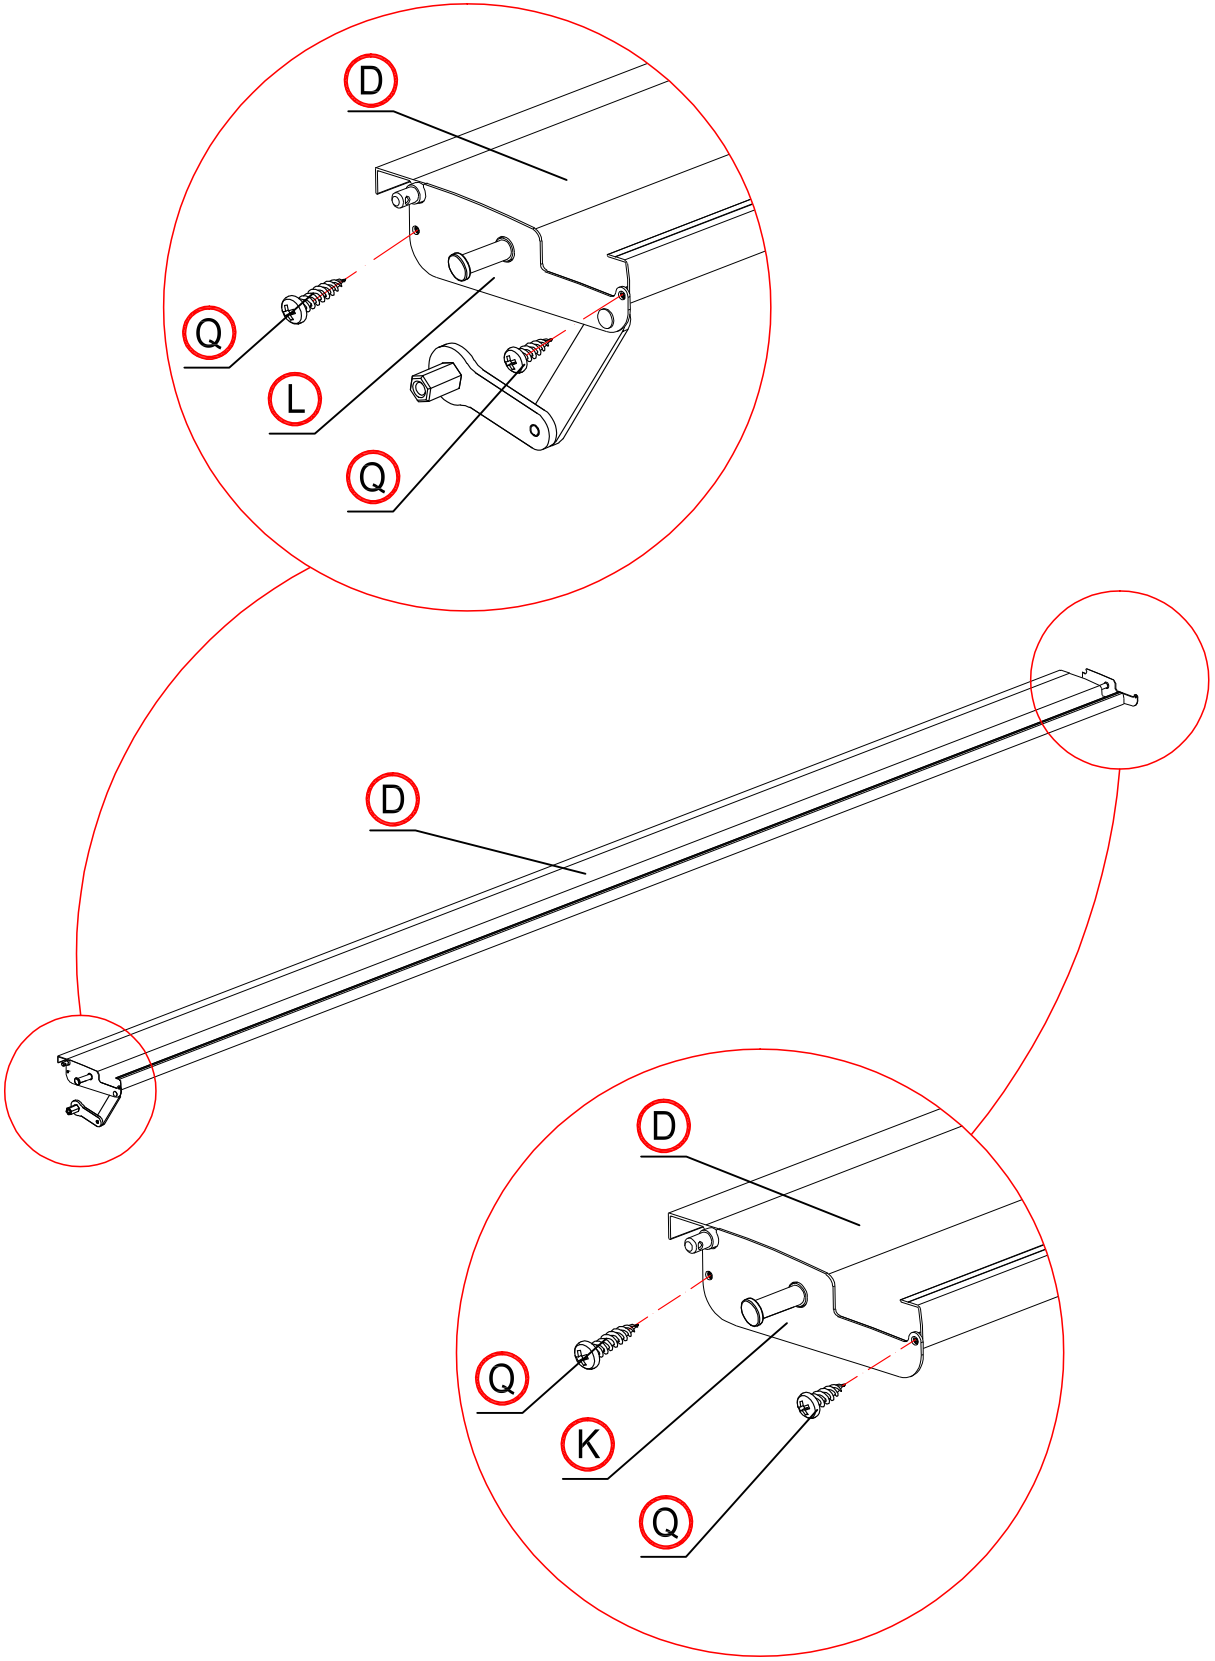

REF	PICTURE	QTY
A		4PCS
B1		1PC
B2		1PC
C		2PCS
D		19PCS
G		1PC
H		1PC

REF	PICTURE	QTY
I		4PCS
J		4PCS
K		39PCS
L		1PC
M		40PCS
N		4PCS
O		24PCS
P	 M5x12mm	80PCS
Q	 4.2x25mm	80PCS

REF	PICTURE	QTY
R	 5.5x19mm	12PCS
S		23PCS
T		1PC
U	 M6x45	1PC
V		1PC
W		16PCS
X		1PC
Y		2PCS

electric screw driver

ladder

1

3

5

×1 time

×18 times

Make the shutter as vertical.