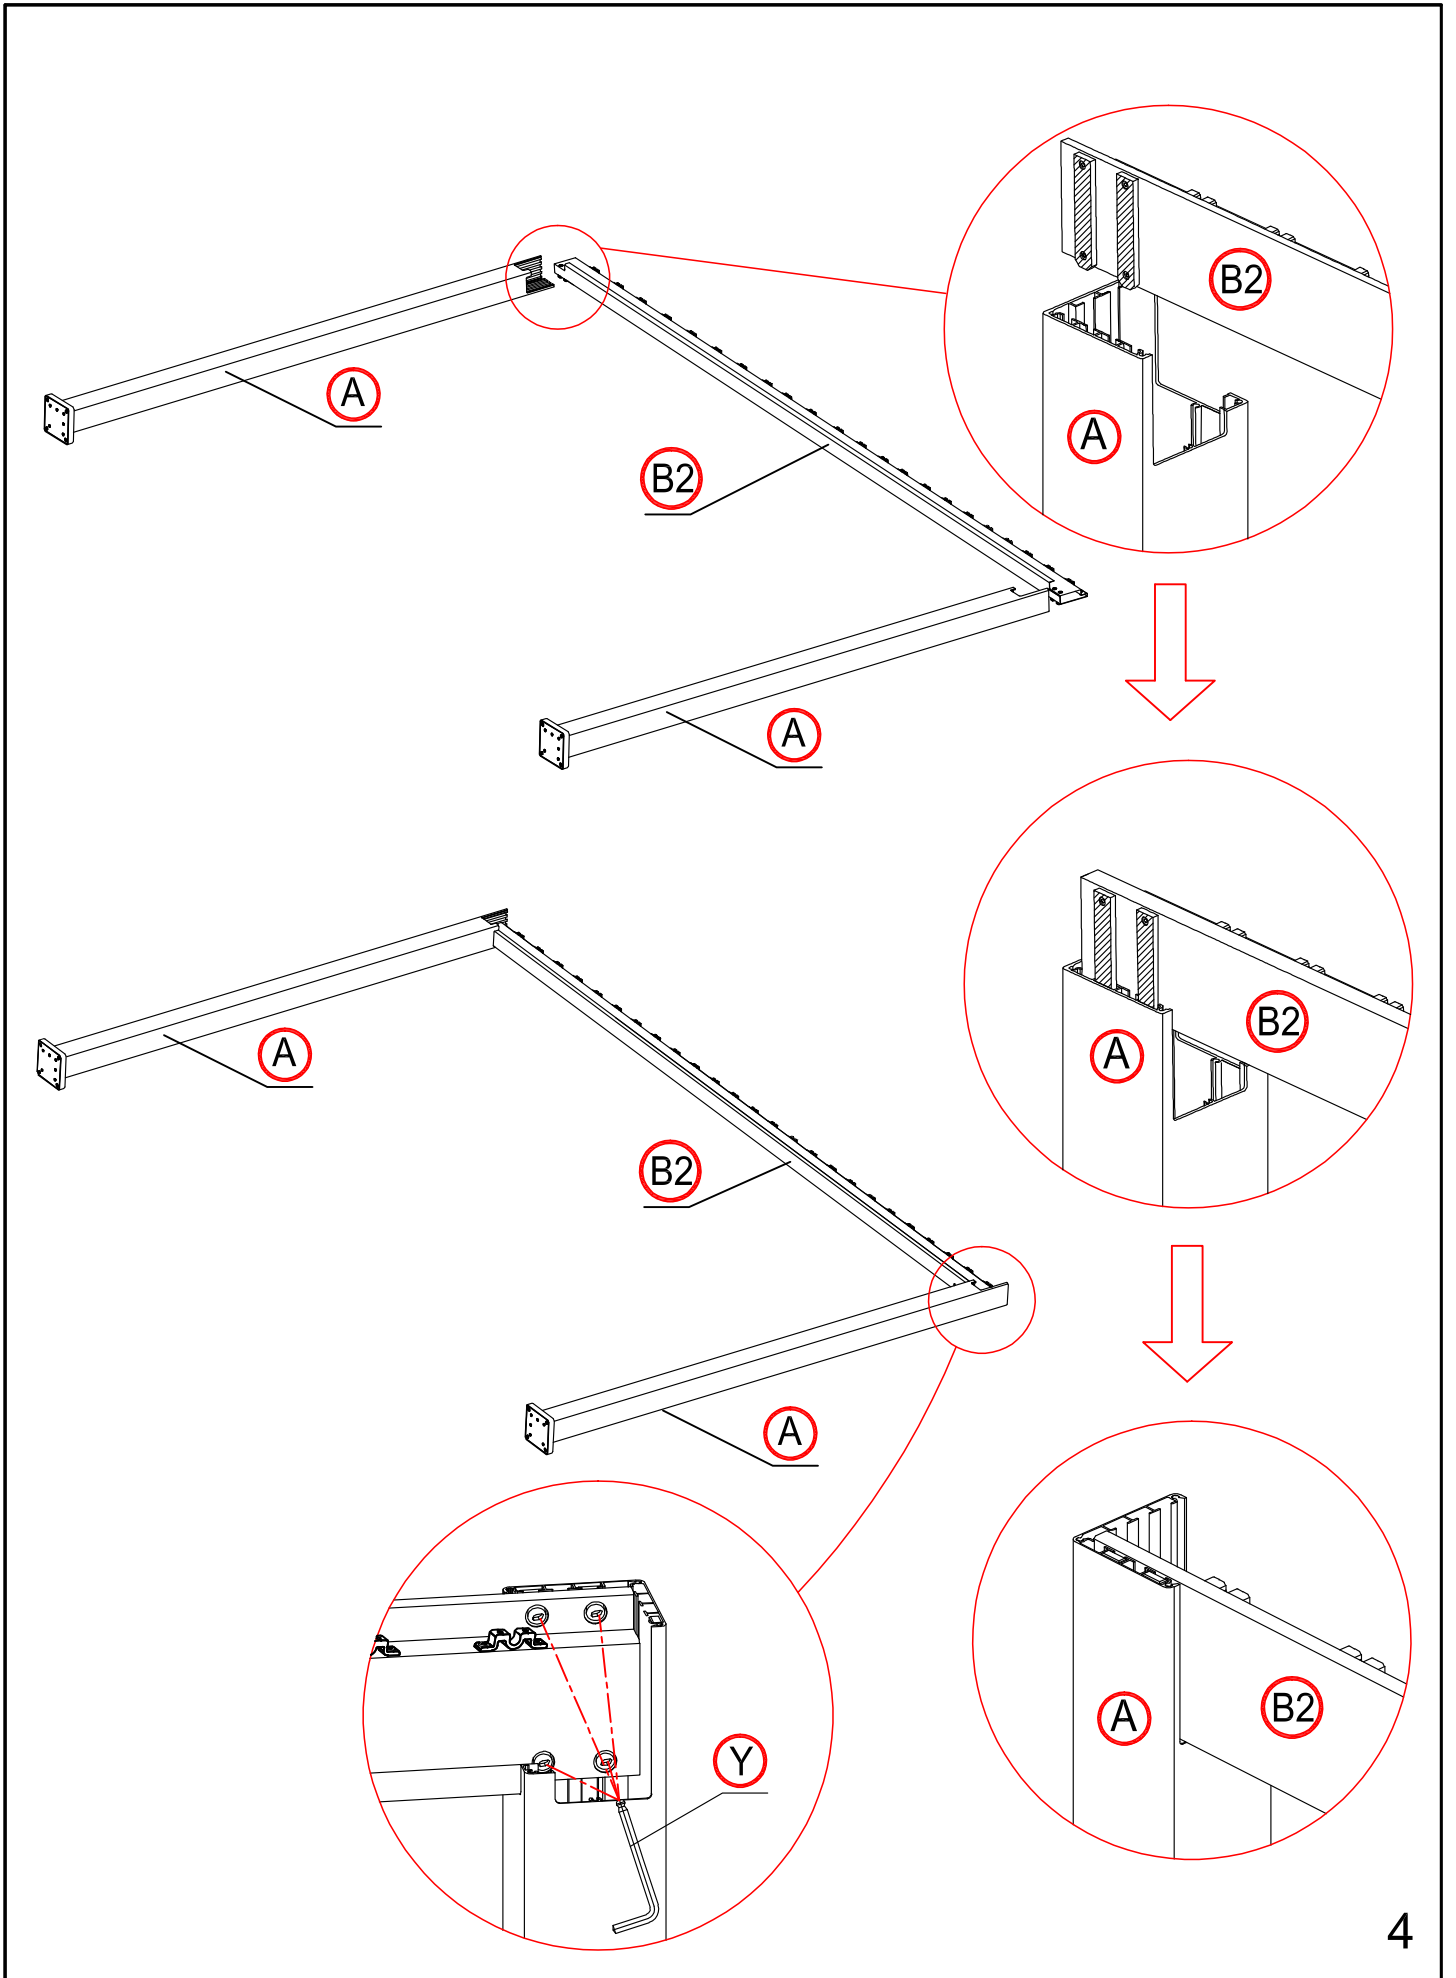

Warning

In snow season or in case of snow forecast open up your shutters in vertical position to avoid any damaging on your pergola.

What you need?

glove

knife

hammer

Safety hat

tapeline

electric screw driver

ladder

1

3

5

×1 time

×18 times

Make the shutter as vertical.