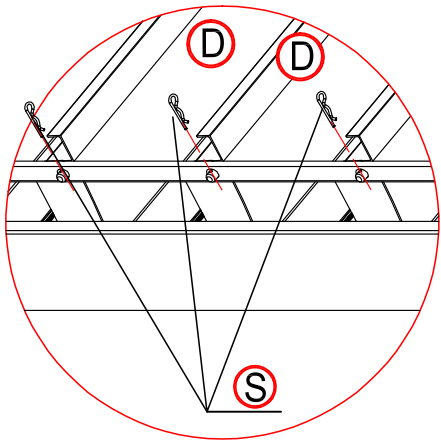

Warning

In snow season or in case of snow forecast open up your shutters in vertical position to avoid any damaging on your pergola.

What you need?

glove

knife

hammer

Safety hat

tapeline

electric screw driver

ladder

1

3

5

×1 time

×18 times

Make the shutter as vertical.