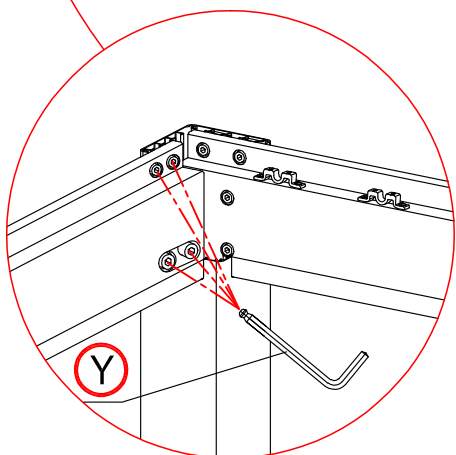

Warning

In snow season or in case of snow forecast open up your shutters in vertical position to avoid any damaging on your pergola.

What you need?

glove

knife

hammer

Safety hat

tapeline

electric screw driver

ladder

1

3

5

×1 time

×18 times

Make the shutter as vertical.