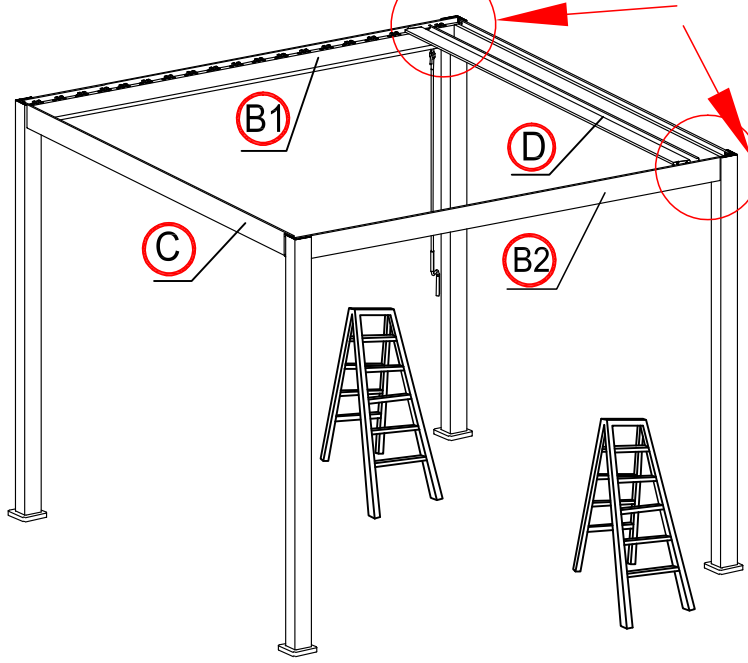

Warning

In snow season or in case of snow forecast open up your shutters in vertical position to avoid any damaging on your pergola.

What you need?

glove

knife

hammer

Safety hat

tapeline

electric screw driver

ladder

1

3

5

×1 time

×18 times

Make the shutter as vertical.