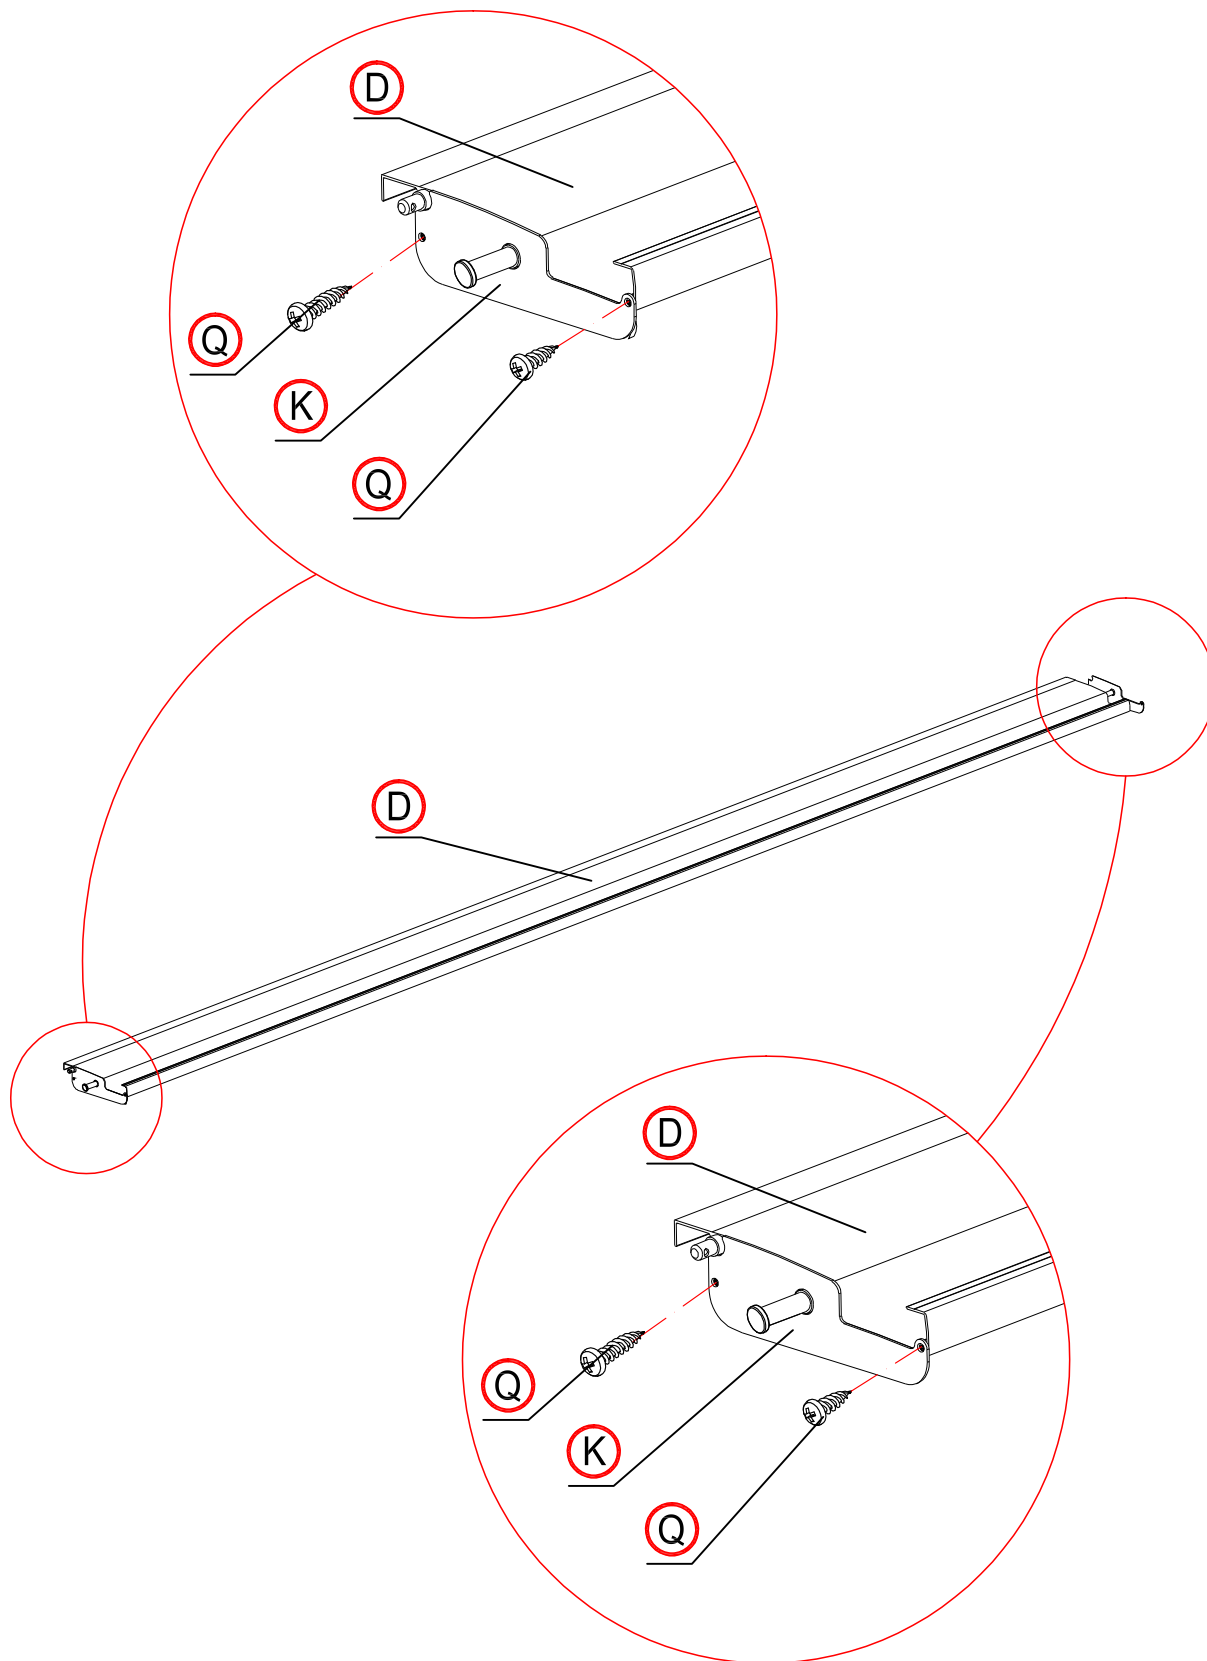

REF	PICTURE	QTY
A		4PCS
B1		1PC
B2		1PC
C		2PCS
D		19PCS
G		1PC
H		1PC

REF	PICTURE	QTY
I		4PCS
J		4PCS
K		39PCS
L		1PC
M		40PCS
N		4PCS
O		24PCS
P	 M5x12mm	80PCS
Q	 4.2x25mm	80PCS

REF	PICTURE	QTY
R	 5.5x19mm	12PCS
S		23PCS
T		1PC
U	 M6x45	1PC
V		1PC
W		16PCS
X		1PC
Y		2PCS

electric screw driver

ladder

1

3

5

×1 time

×18 times

Make the shutter as vertical.