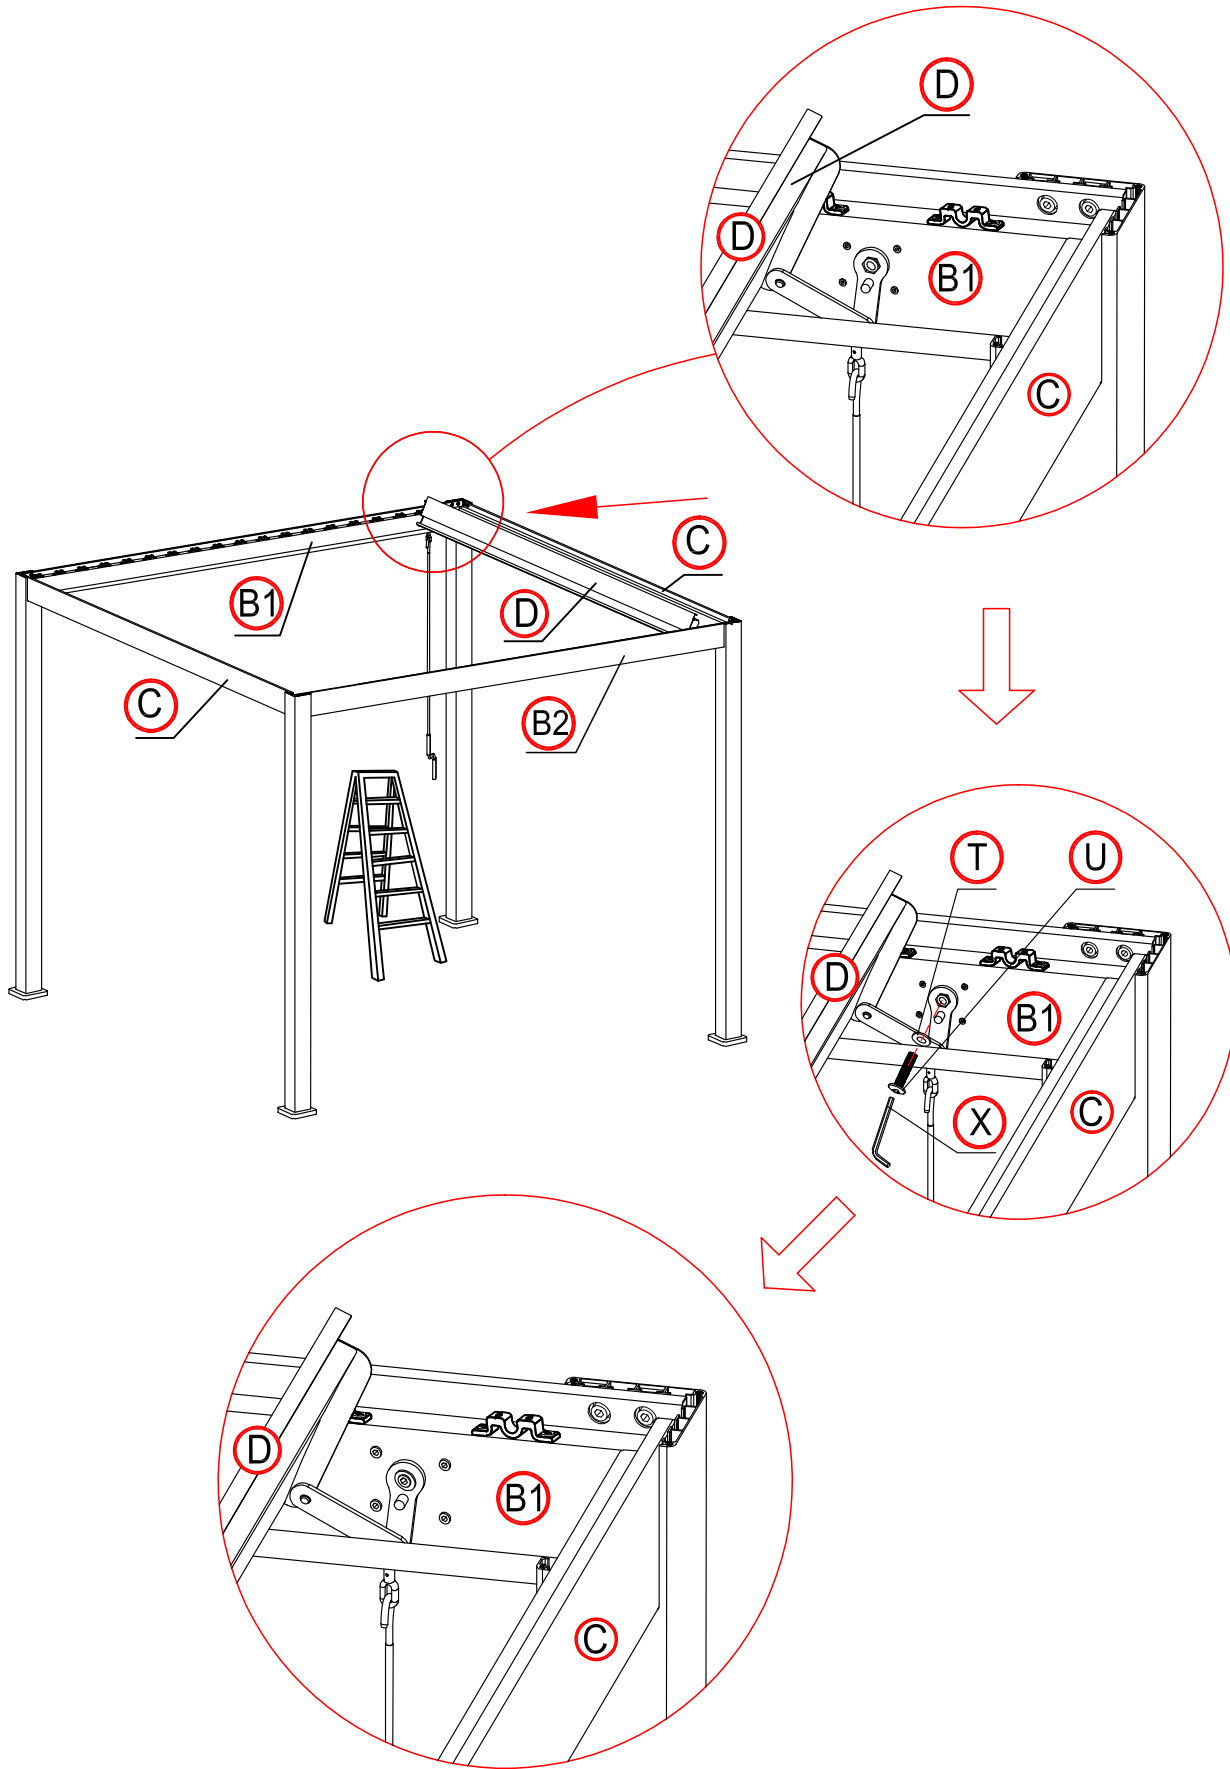

Warning

In snow season or in case of snow forecast open up your shutters in vertical position to avoid any damaging on your pergola.

What you need?

glove

knife

hammer

Safety hat

tapeline

electric screw driver

ladder

1

3

5

×1 time

×18 times

Make the shutter as vertical.