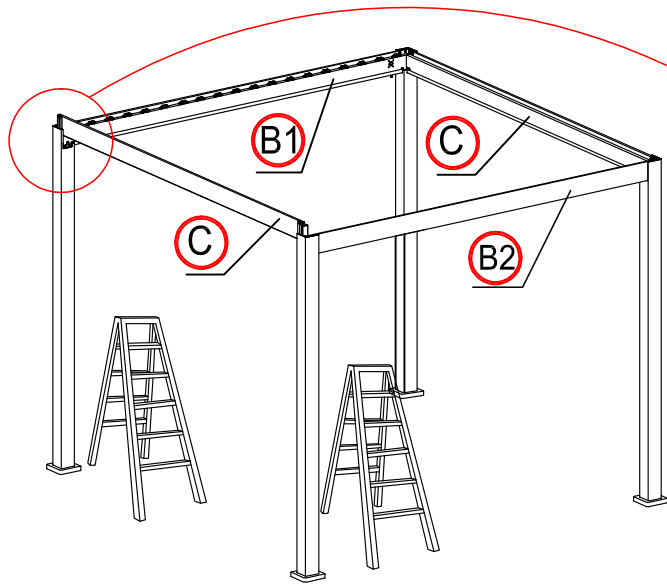

Warning

In snow season or in case of snow forecast open up your shutters in vertical position to avoid any damaging on your pergola.

What you need?

glove

knife

hammer

Safety hat

tapeline

electric screw driver

ladder

1

3

5

×1 time

×18 times

Make the shutter as vertical.