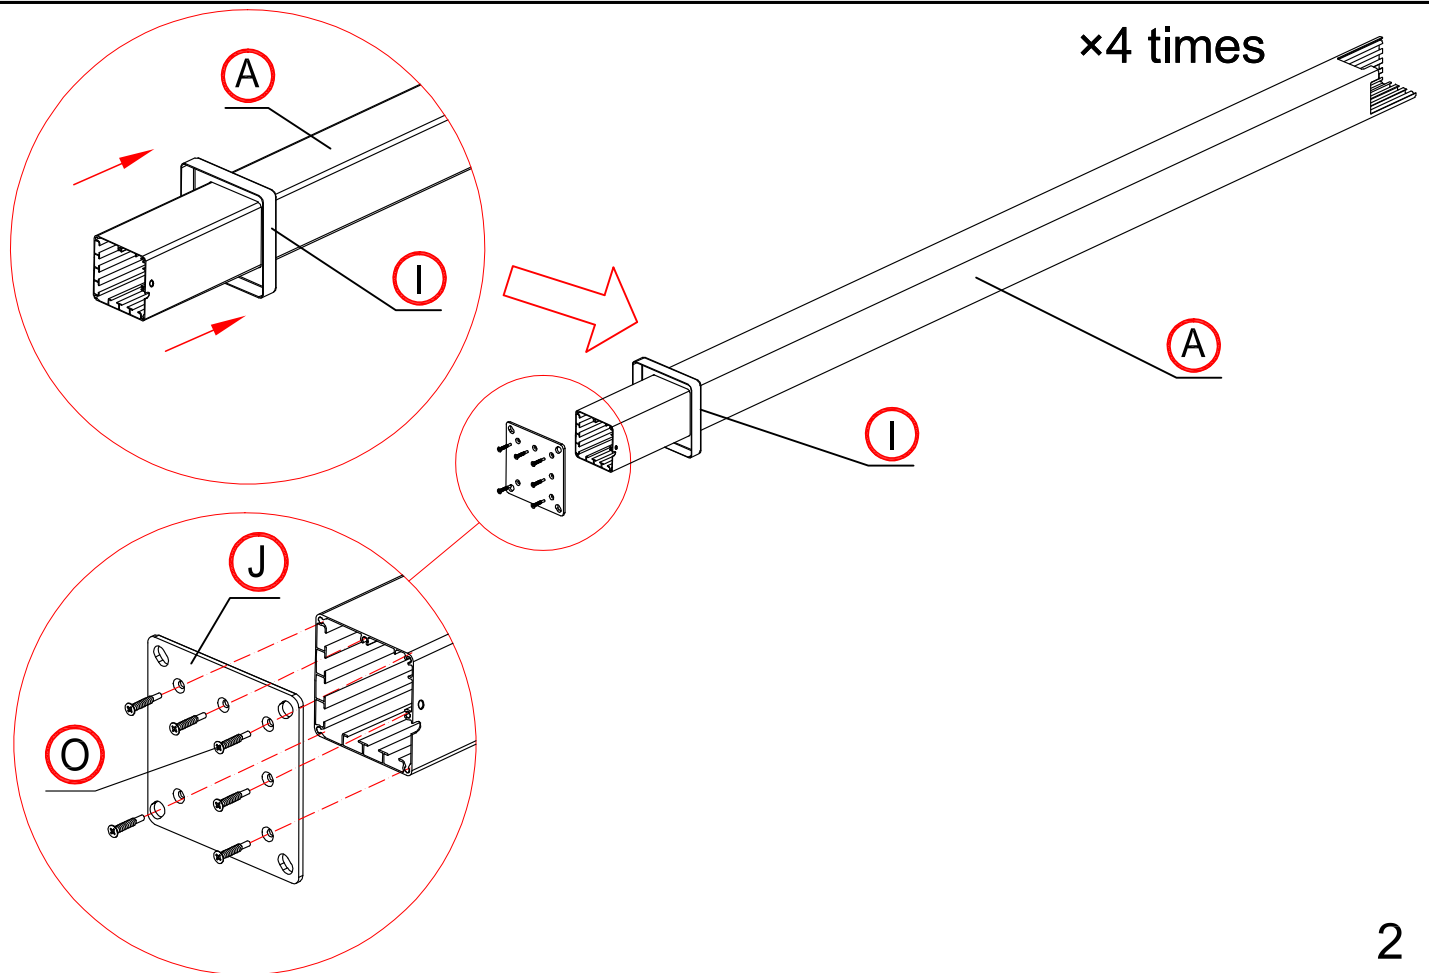

Warning

In snow season or in case of snow forecast open up your shutters in vertical position to avoid any damaging on your pergola.

What you need?

glove

knife

hammer

Safety hat

tapeline

electric screw driver

ladder

1

3

5

×1 time

×18 times

Make the shutter as vertical.