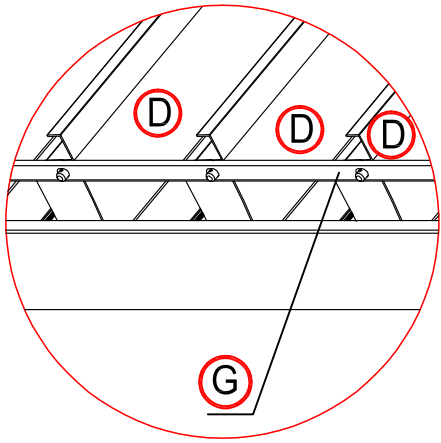

REF	PICTURE	QTY
A		4PCS
B1		1PC
B2		1PC
C		2PCS
D		19PCS
G		1PC
H		1PC

REF	PICTURE	QTY
I		4PCS
J		4PCS
K		39PCS
L		1PC
M		40PCS
N		4PCS
O		24PCS
P	 M5x12mm	80PCS
Q	 4.2x25mm	80PCS

REF	PICTURE	QTY
R	 5.5x19mm	12PCS
S		23PCS
T		1PC
U	 M6x45	1PC
V		1PC
W		16PCS
X		1PC
Y		2PCS

Warning

In snow season or in case of snow forecast open up your shutters in vertical position to avoid any damaging on your pergola.

What you need?

glove

knife

hammer

Safety hat

tapeline

electric screw driver

ladder

1

3

5

×1 time

×18 times

Make the shutter as vertical.