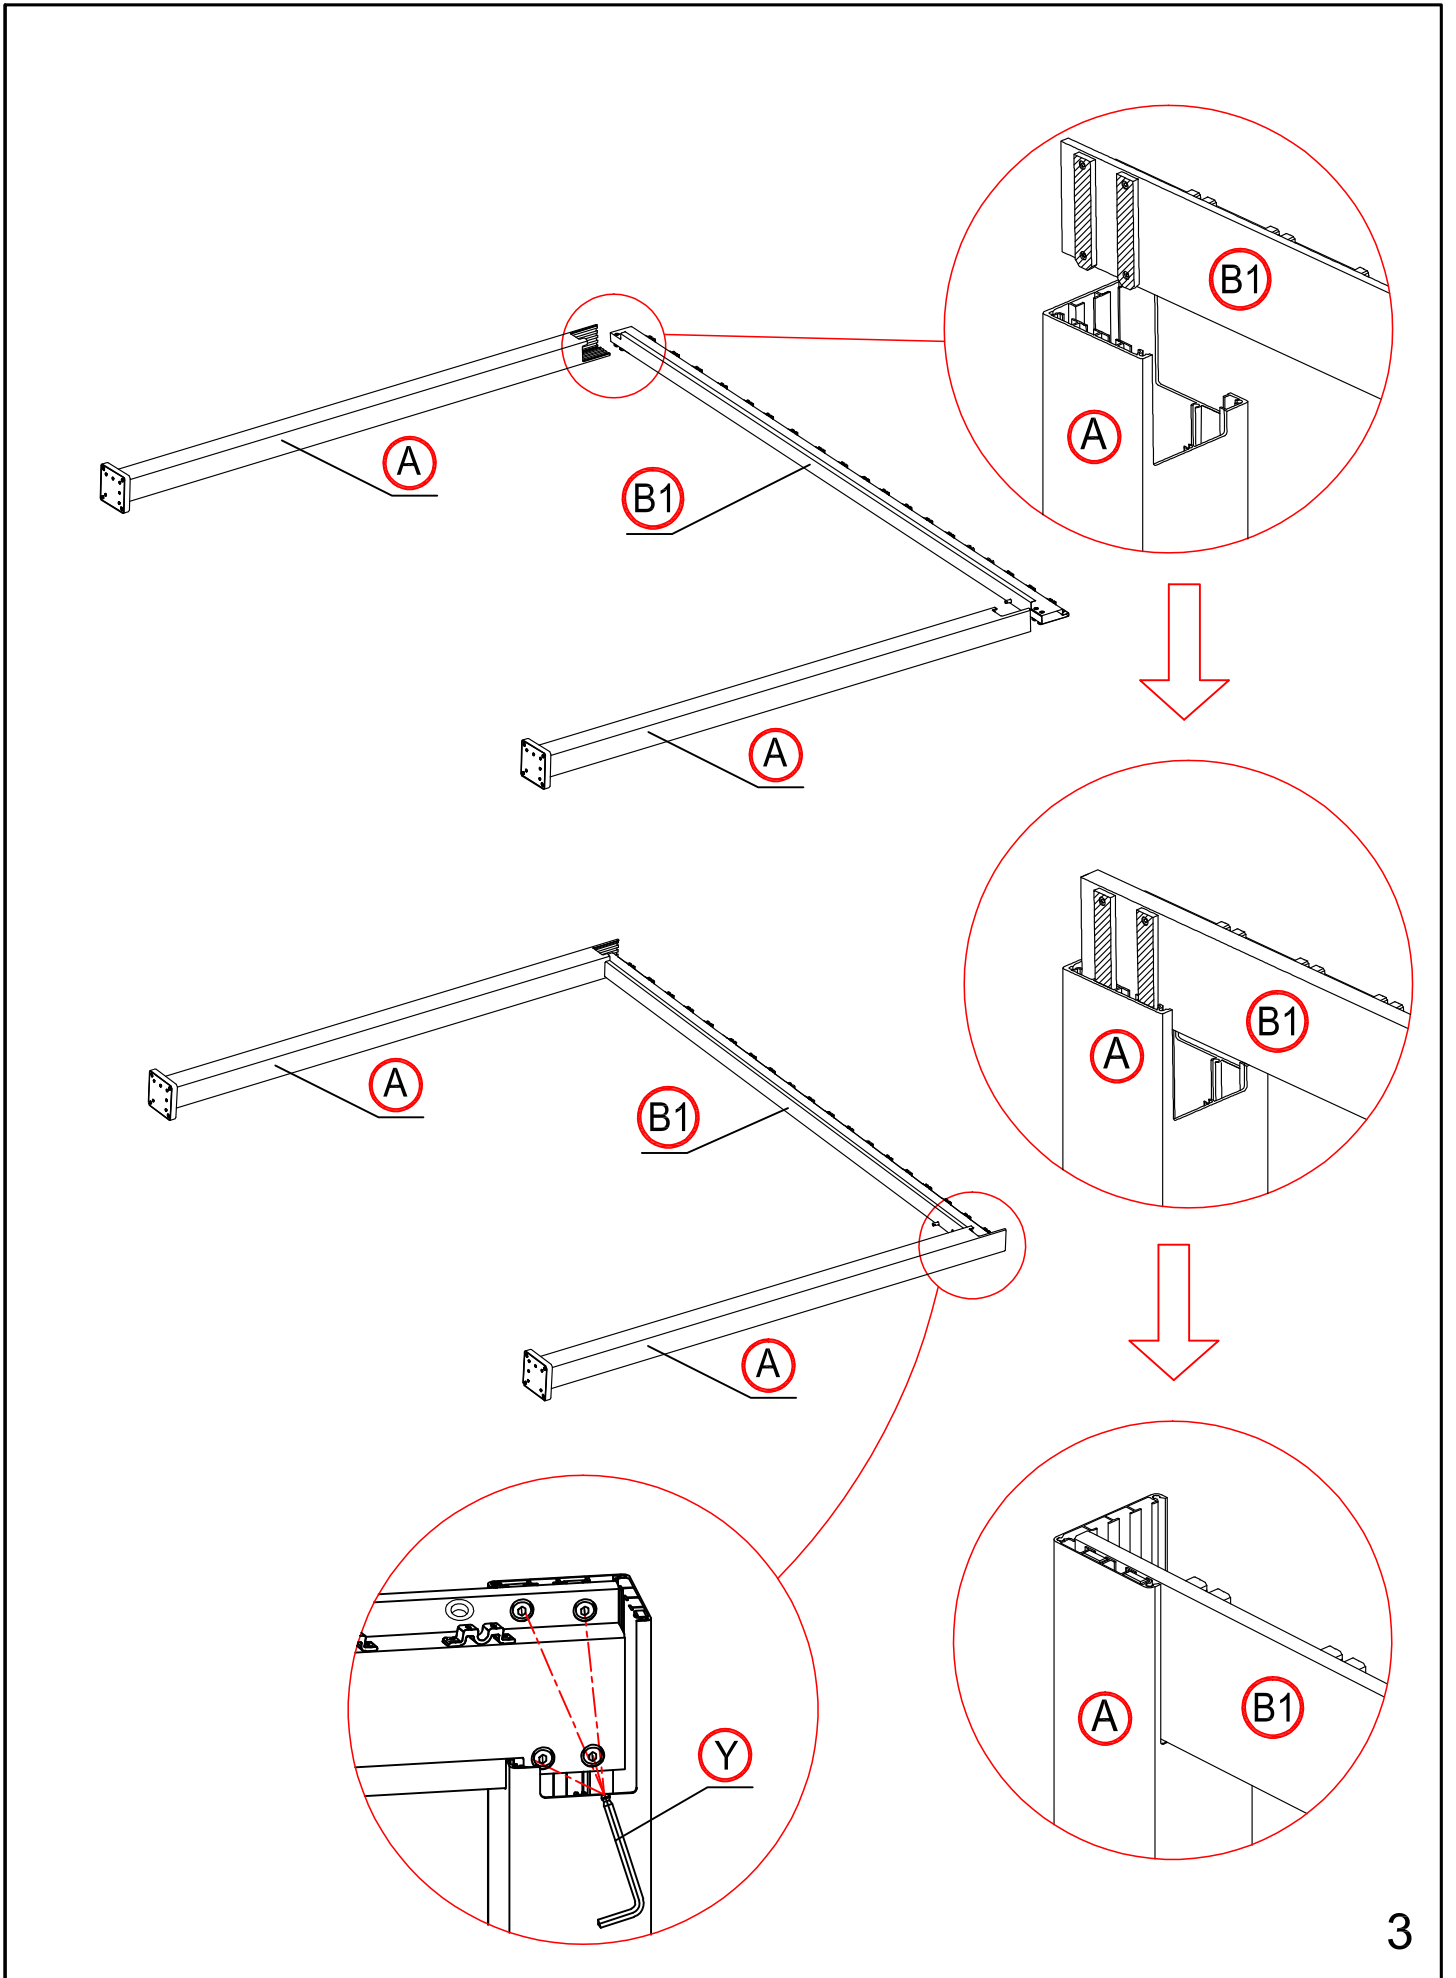

Warning

In snow season or in case of snow forecast open up your shutters in vertical position to avoid any damaging on your pergola.

What you need?

glove

knife

hammer

Safety hat

tapeline

electric screw driver

ladder

1

3

5

×1 time

×18 times

Make the shutter as vertical.