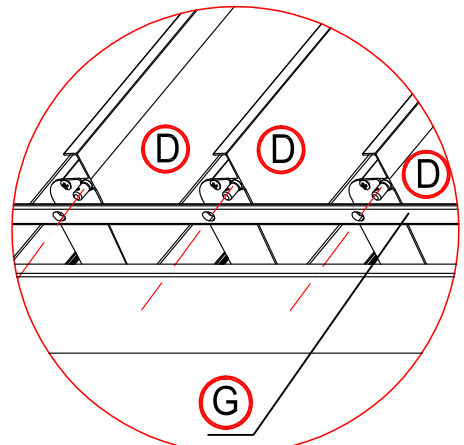

REF	PICTURE	QTY
A		4PCS
B1		1PC
B2		1PC
C		2PCS
D		19PCS
G		1PC
H		1PC

REF	PICTURE	QTY
I		4PCS
J		4PCS
K		39PCS
L		1PC
M		40PCS
N		4PCS
O		24PCS
P	 M5x12mm	80PCS
Q	 4.2x25mm	80PCS

REF	PICTURE	QTY
R	 5.5x19mm	12PCS
S		23PCS
T		1PC
U	 M6x45	1PC
V		1PC
W		16PCS
X		1PC
Y		2PCS

Warning

In snow season or in case of snow forecast open up your shutters in vertical position to avoid any damaging on your pergola.

What you need?

glove

knife

hammer

Safety hat

tapeline

electric screw driver

ladder

1

3

5

×1 time

×18 times

Make the shutter as vertical.