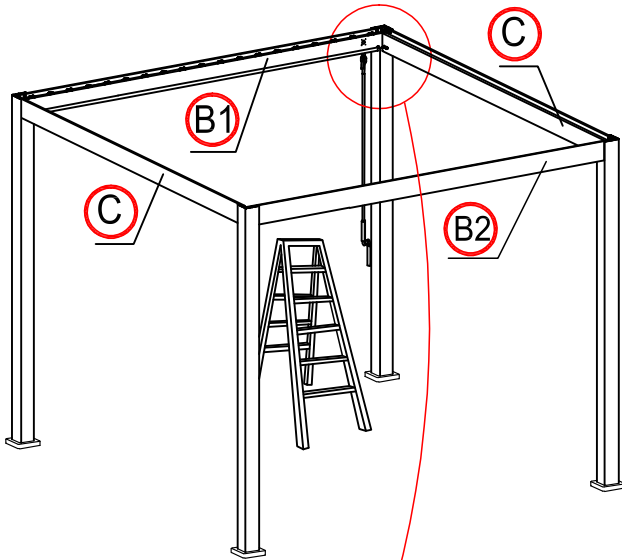

Warning

In snow season or in case of snow forecast open up your shutters in vertical position to avoid any damaging on your pergola.

What you need?

glove

knife

hammer

Safety hat

tapeline

electric screw driver

ladder

1

3

5

×1 time

×18 times

Make the shutter as vertical.