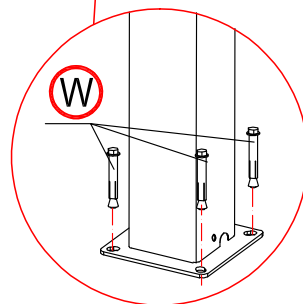

×4 times

16

×4 times

17

17