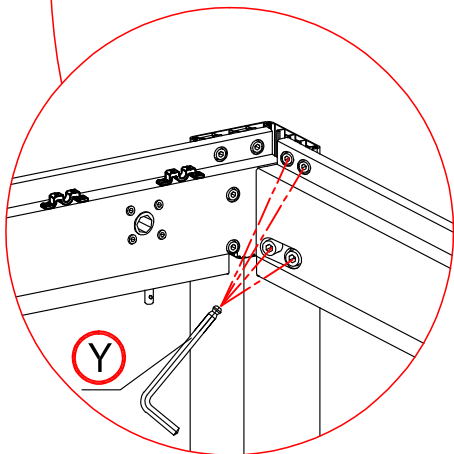

Warning

In snow season or in case of snow forecast open up your shutters in vertical position to avoid any damaging on your pergola.

What you need?

glove

knife

hammer

Safety hat

tapeline

electric screw driver

ladder

1

3

5

×1 time

×18 times

Make the shutter as vertical.