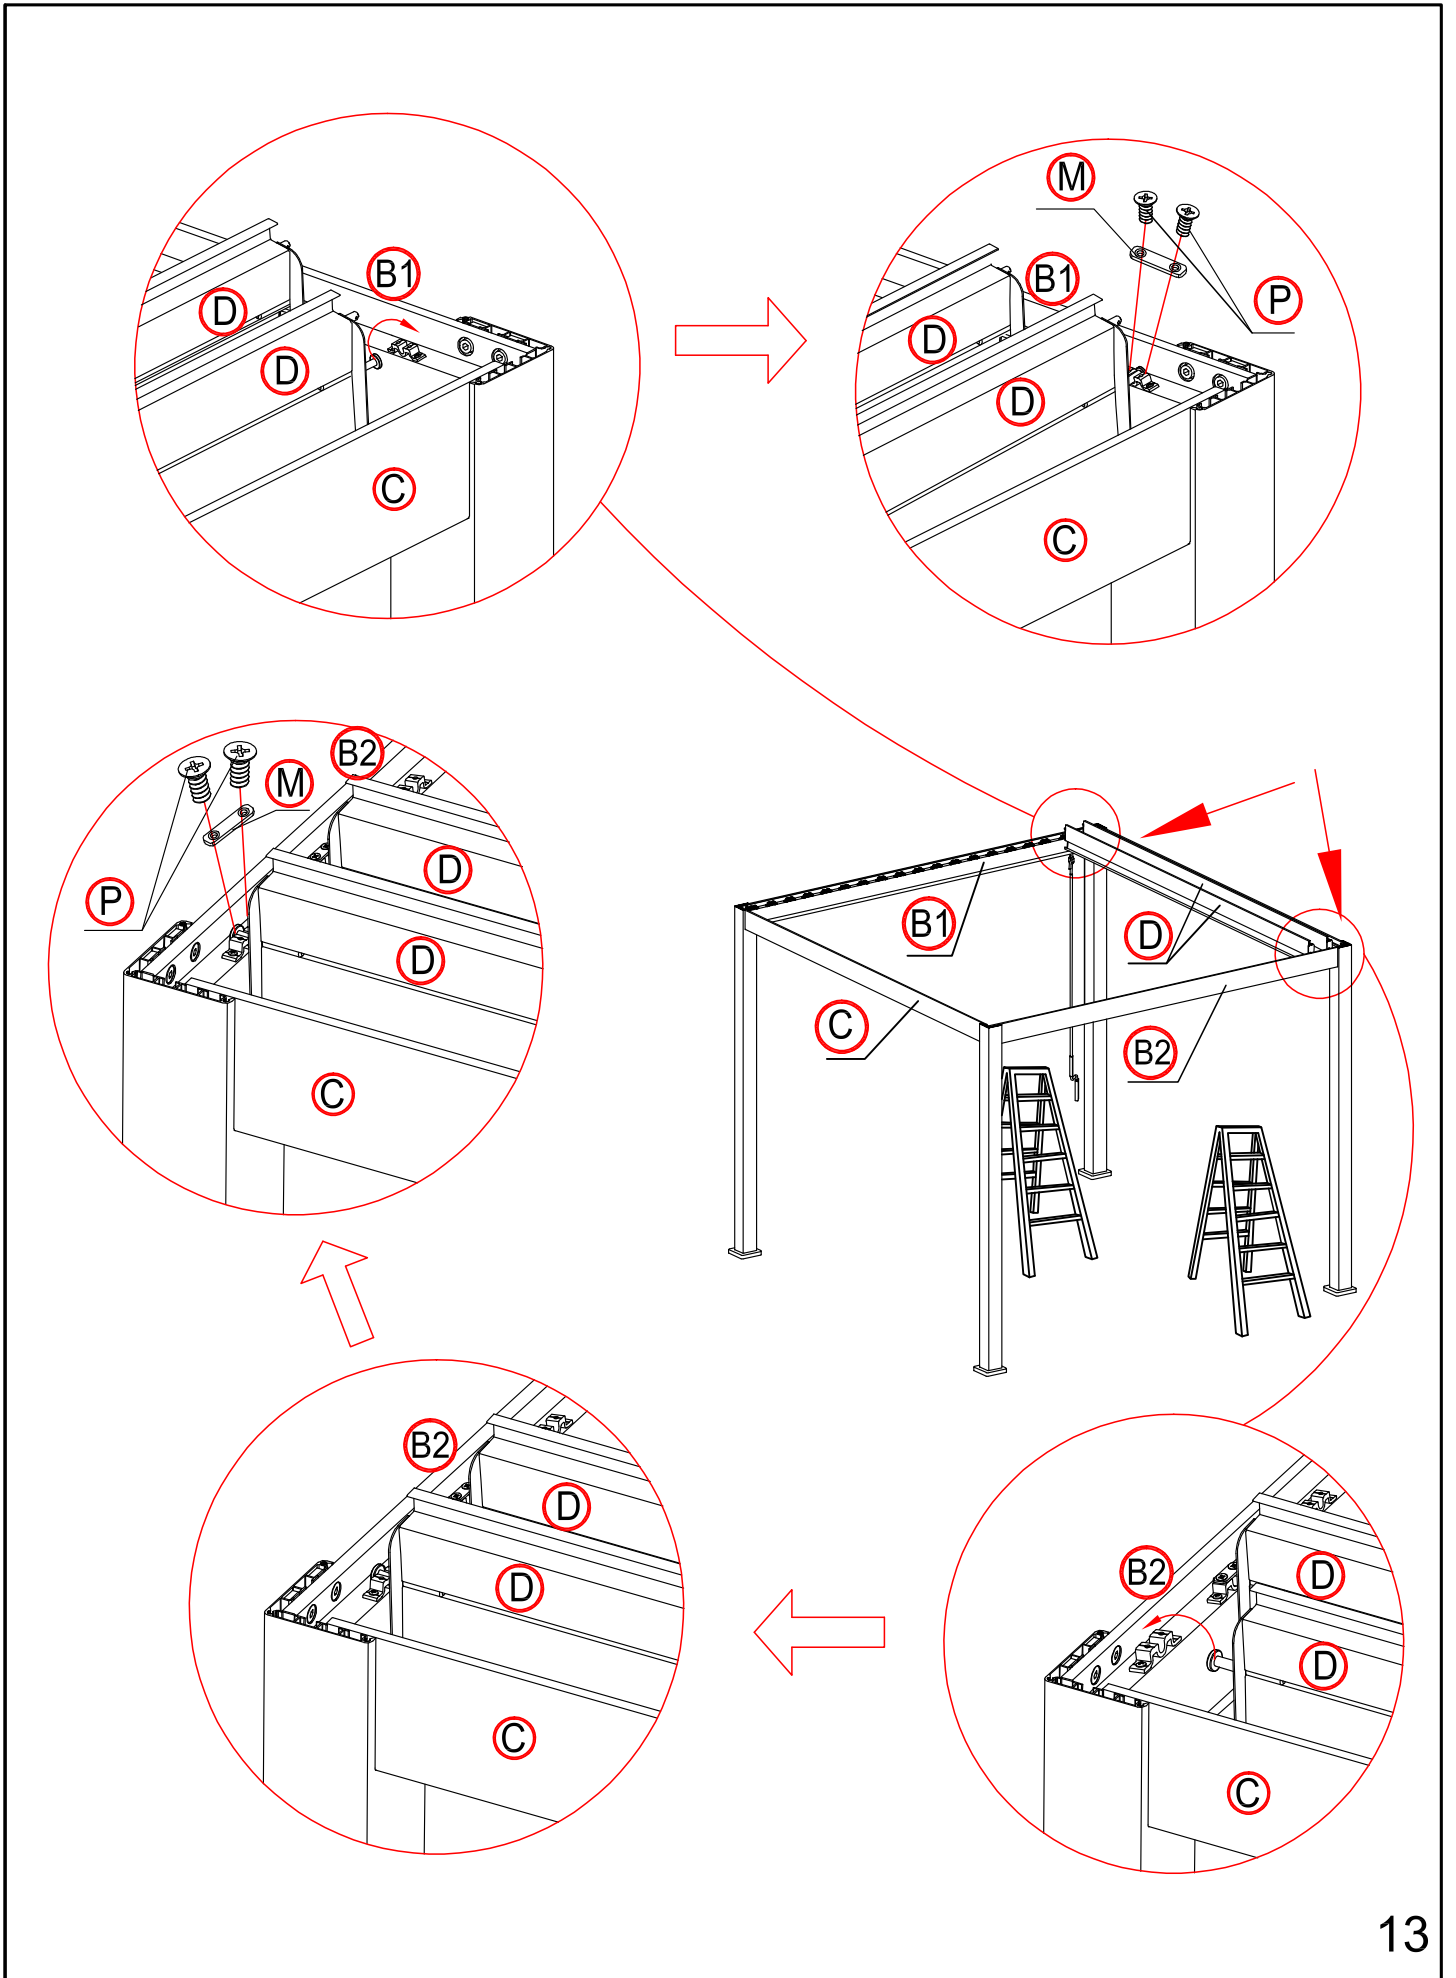

Warning

In snow season or in case of snow forecast open up your shutters in vertical position to avoid any damaging on your pergola.

What you need?

glove

knife

hammer

Safety hat

tapeline

electric screw driver

ladder

1

3

5

×1 time

×18 times

Make the shutter as vertical.