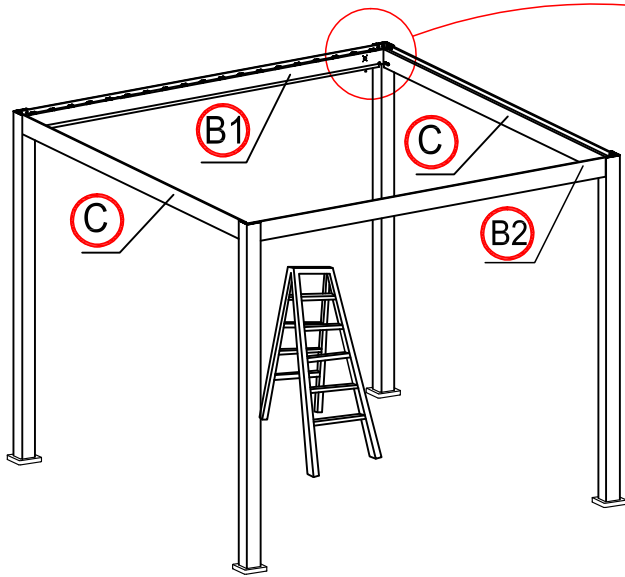

electric screw driver

ladder

1

3

5

×1 time

×18 times

Make the shutter as vertical.