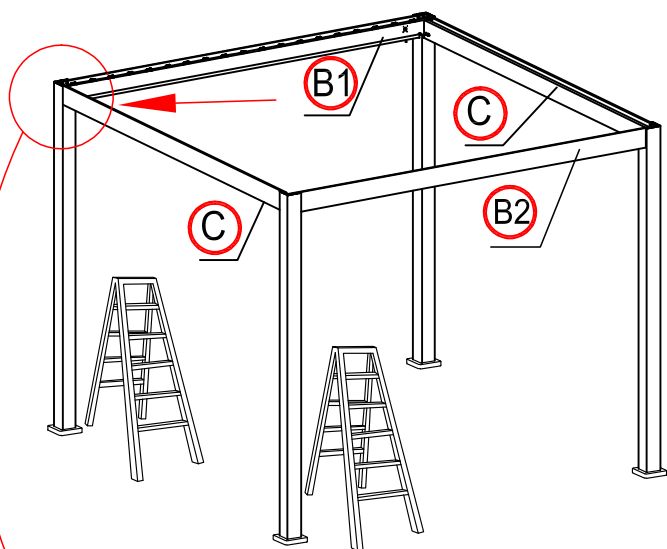

Warning

In snow season or in case of snow forecast open up your shutters in vertical position to avoid any damaging on your pergola.

What you need?

glove

knife

hammer

Safety hat

tapeline

electric screw driver

ladder

1

3

5

×1 time

×18 times

Make the shutter as vertical.