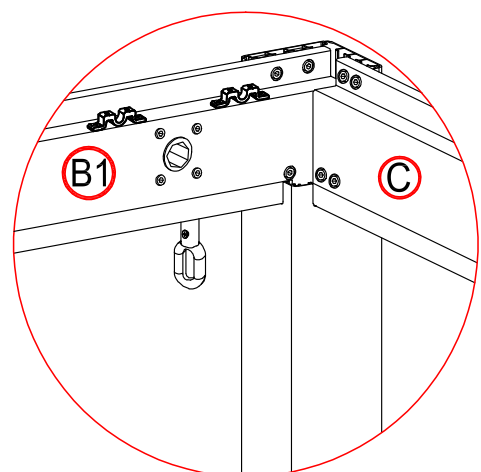

electric screw driver

ladder

1

3

5

×1 time

×18 times

Make the shutter as vertical.