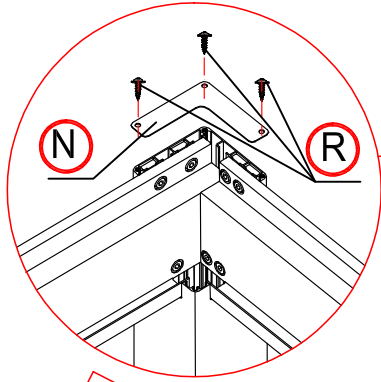

×4 times

16

×4 times