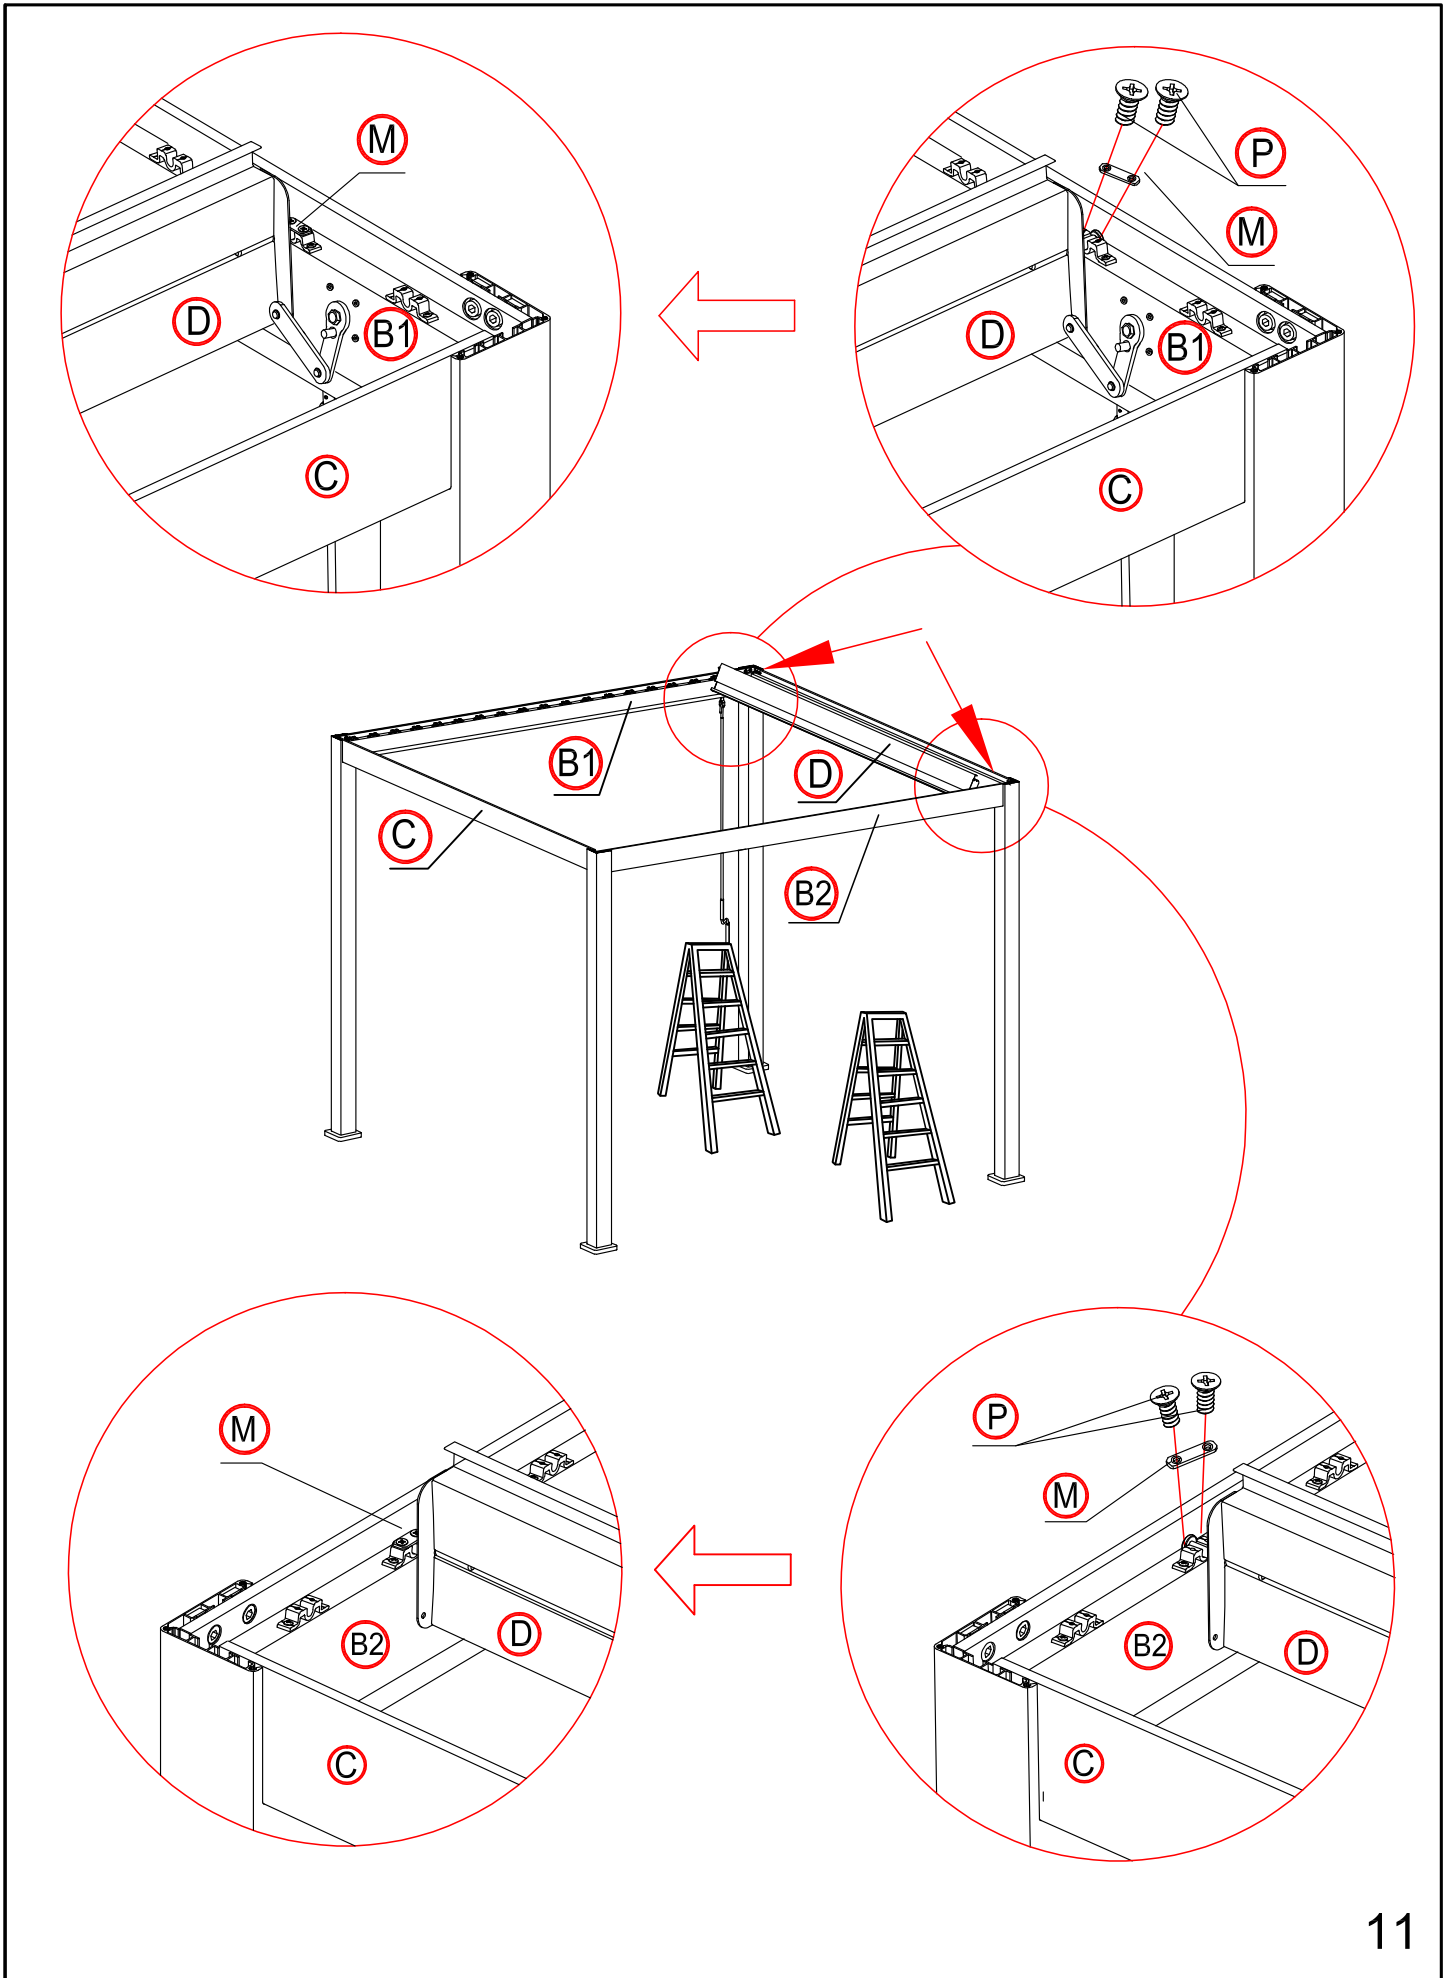

Warning

In snow season or in case of snow forecast open up your shutters in vertical position to avoid any damaging on your pergola.

What you need?

glove

knife

hammer

Safety hat

tapeline

electric screw driver

ladder

1

3

5

×1 time

×18 times

Make the shutter as vertical.