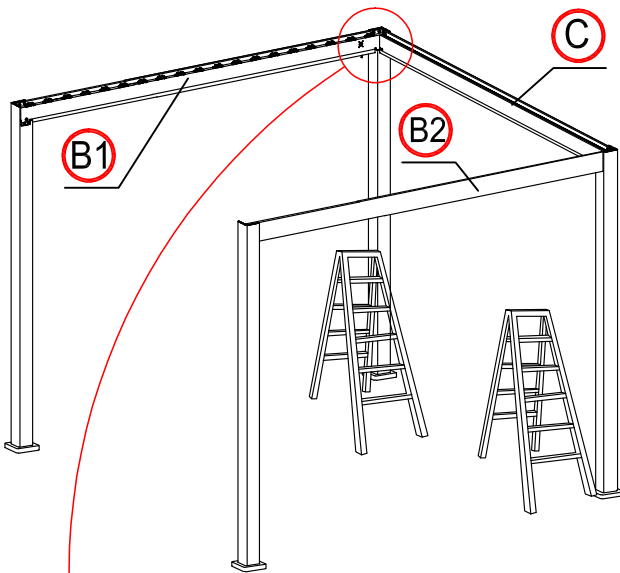

Warning

In snow season or in case of snow forecast open up your shutters in vertical position to avoid any damaging on your pergola.

What you need?

glove

knife

hammer

Safety hat

tapeline

electric screw driver

ladder

1

3

5

×1 time

×18 times

Make the shutter as vertical.