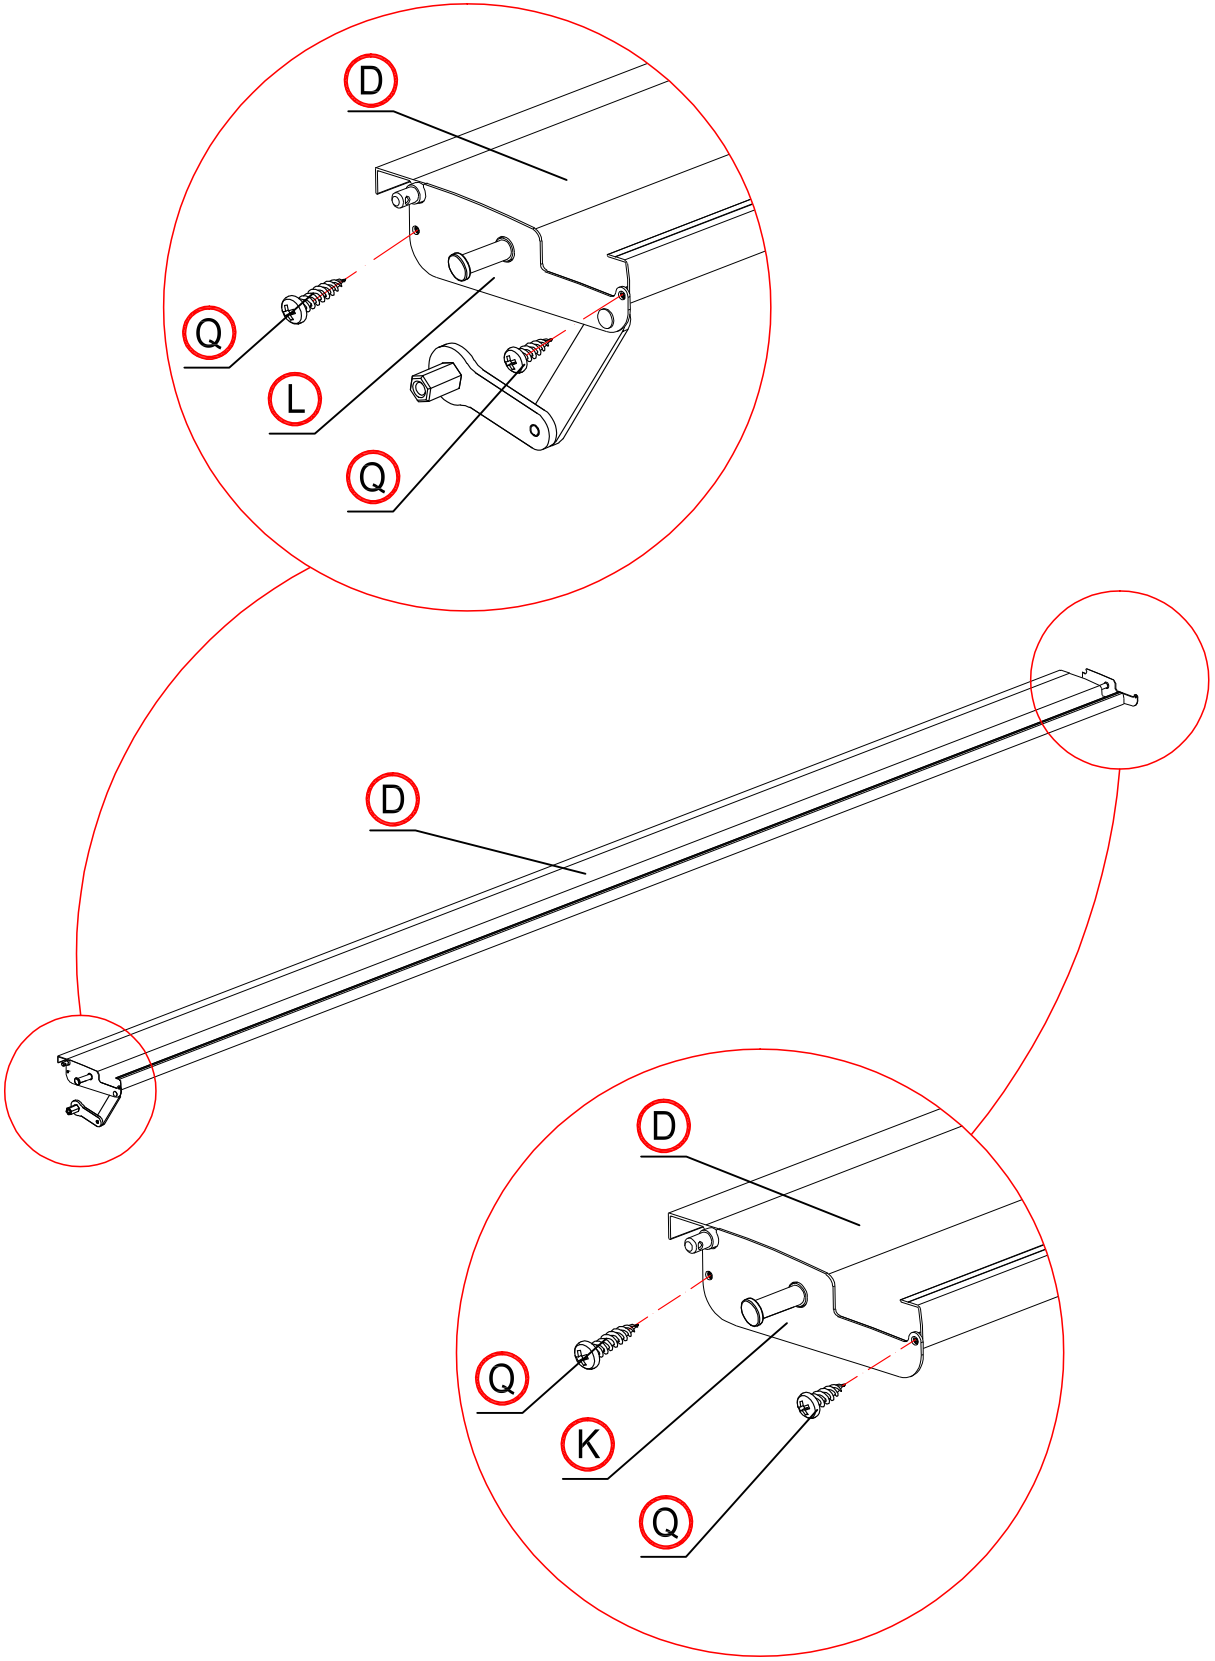

REF	PICTURE	QTY
A		4PCS
B1		1PC
B2		1PC
C		2PCS
D		23PCS
G		1PC
H		1PC

REF	PICTURE	QTY
I		4PCS
J		4PCS
K		47PCS
L		1PC
M		48PCS
N		4PCS
O		24PCS
P	 M5x12mm	96PCS
Q	 4.2x25mm	96PCS

REF	PICTURE	QTY
R	 5.5x19mm	12PCS
S		27PCS
T		1PC
U	 M6x45	1PC
V		1PC
W		16PCS
X		1PC
Y		2PCS

electric screw driver

ladder

1

2

3

7

6

×1 time