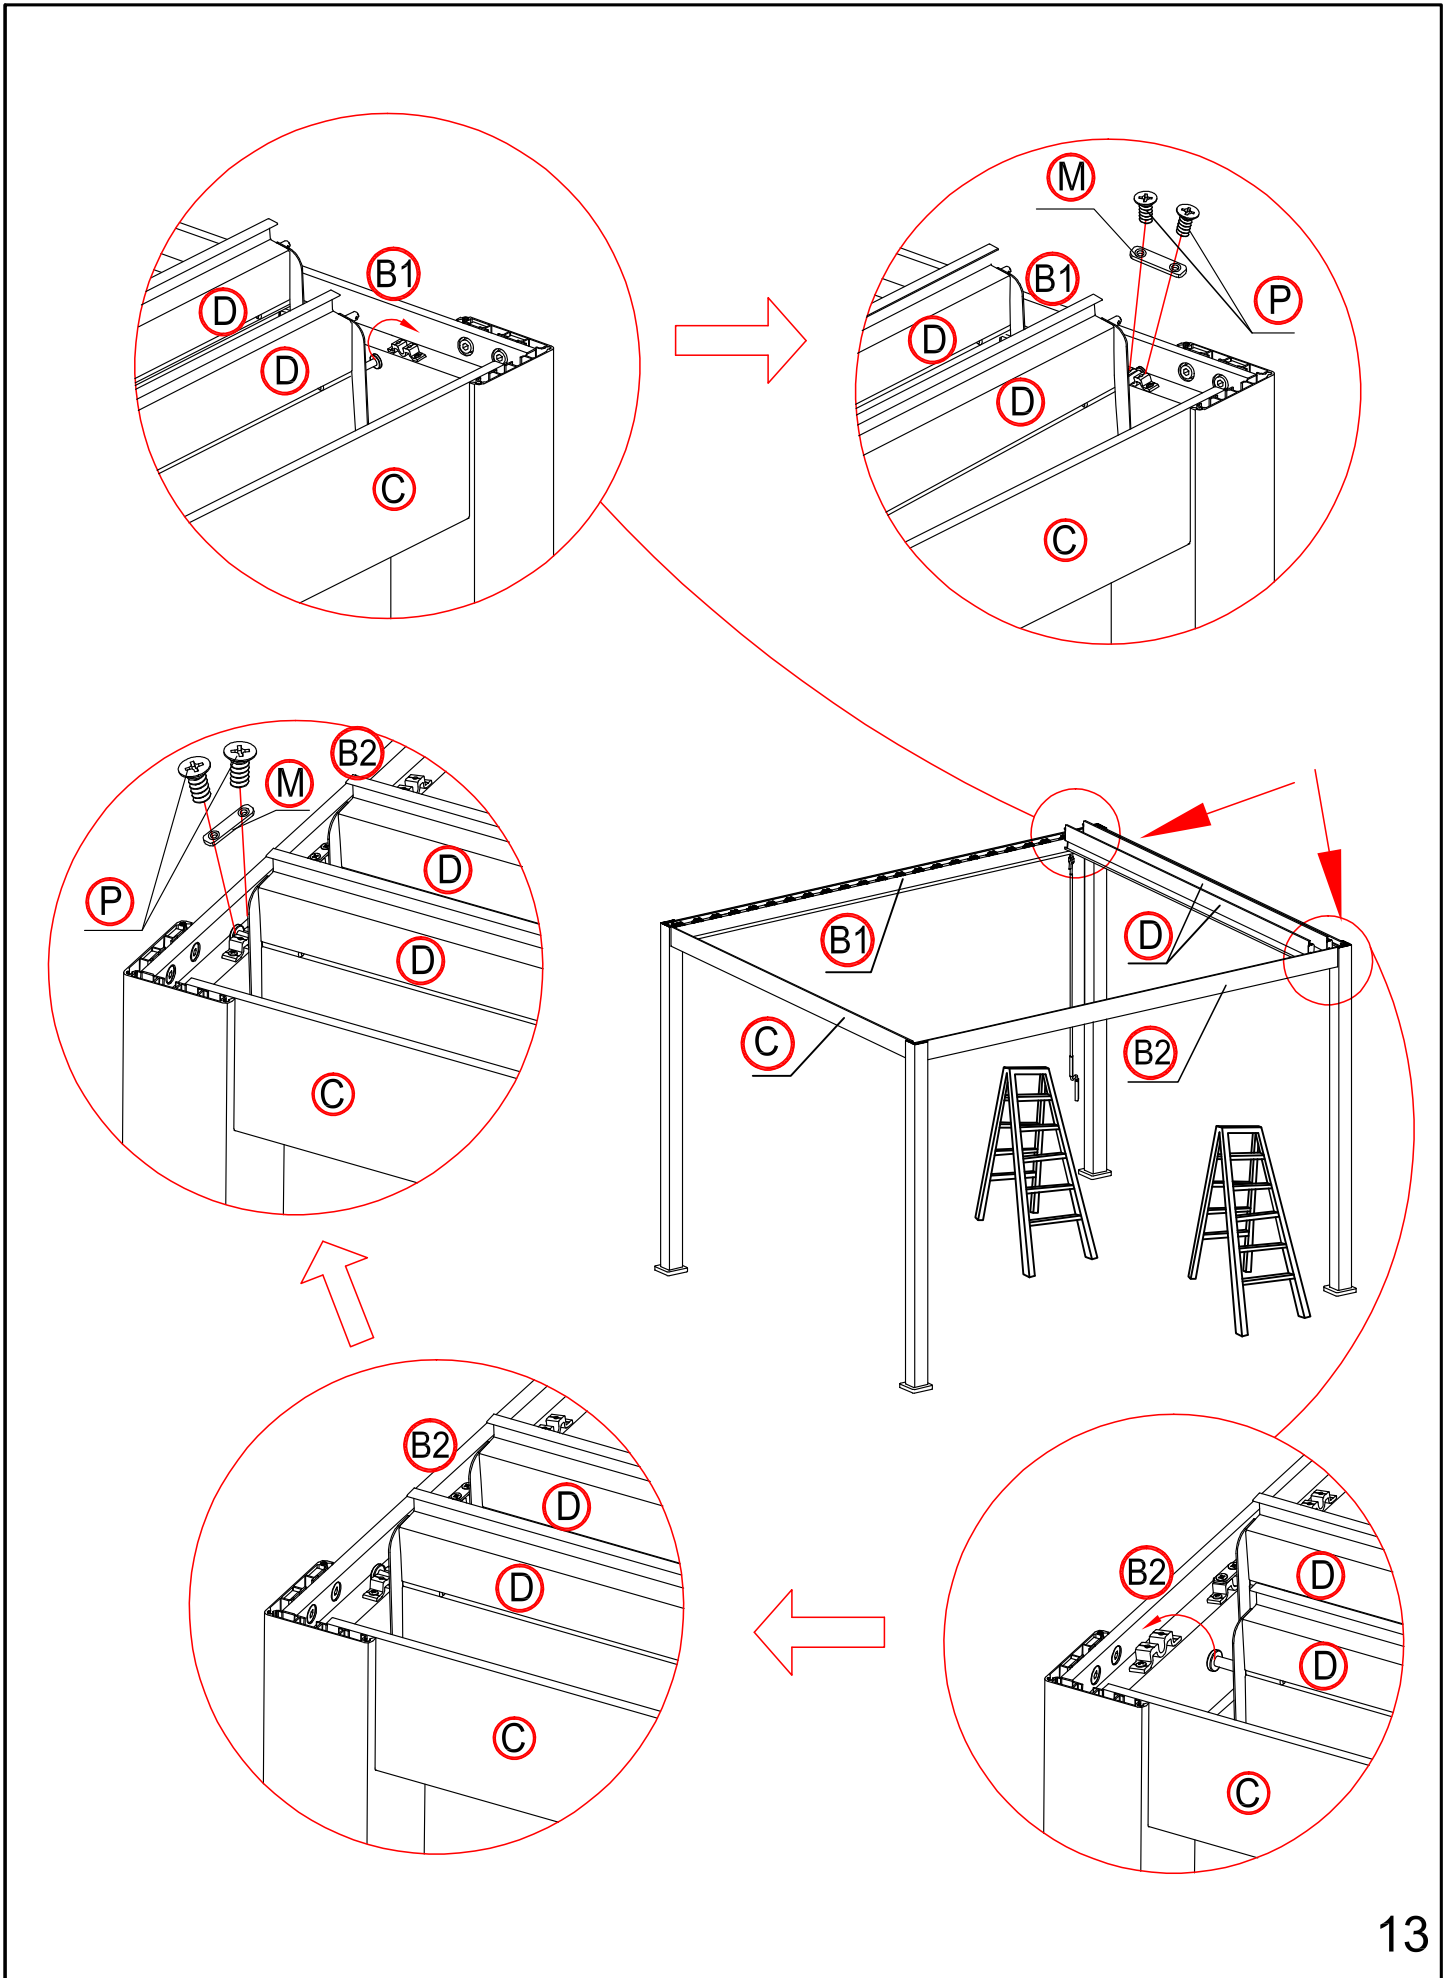

Warning

In snow season or in case of snow forecast open up your shutters in vertical position to avoid any damaging on your pergola.

What you need?

glove

knife

hammer

Safety hat

tapeline

electric screw driver

ladder

1

2

3

7

6

×1 time

×22 times

Make the shutter as vertical.

×4 times

16

×4 times

17

17