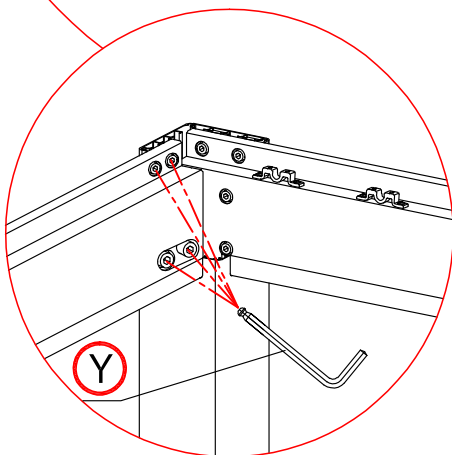

Warning

In snow season or in case of snow forecast open up your shutters in vertical position to avoid any damaging on your pergola.

What you need?

glove

knife

hammer

Safety hat

tapeline

electric screw driver

ladder

1

2

3

7

6

×1 time