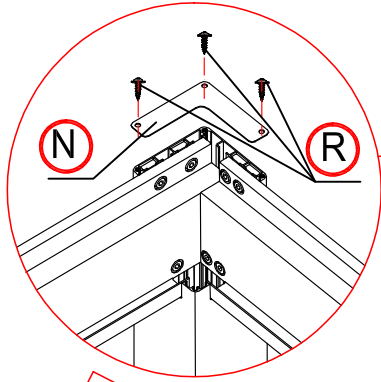

Warning

In snow season or in case of snow forecast open up your shutters in vertical position to avoid any damaging on your pergola.

What you need?

glove

knife

hammer

Safety hat

tapeline

×22 times

Make the shutter as vertical.

×4 times

16

×4 times

17

17