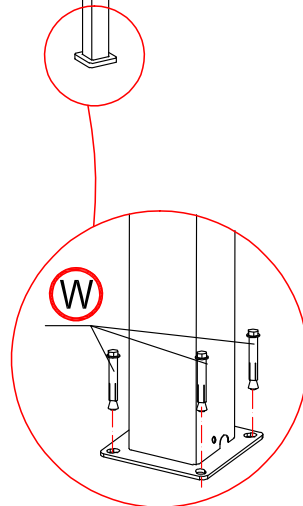

Warning

In snow season or in case of snow forecast open up your shutters in vertical position to avoid any damaging on your pergola.

What you need?

glove

knife

hammer

Safety hat

tapeline

×22 times

Make the shutter as vertical.

×4 times

16

×4 times

17

17