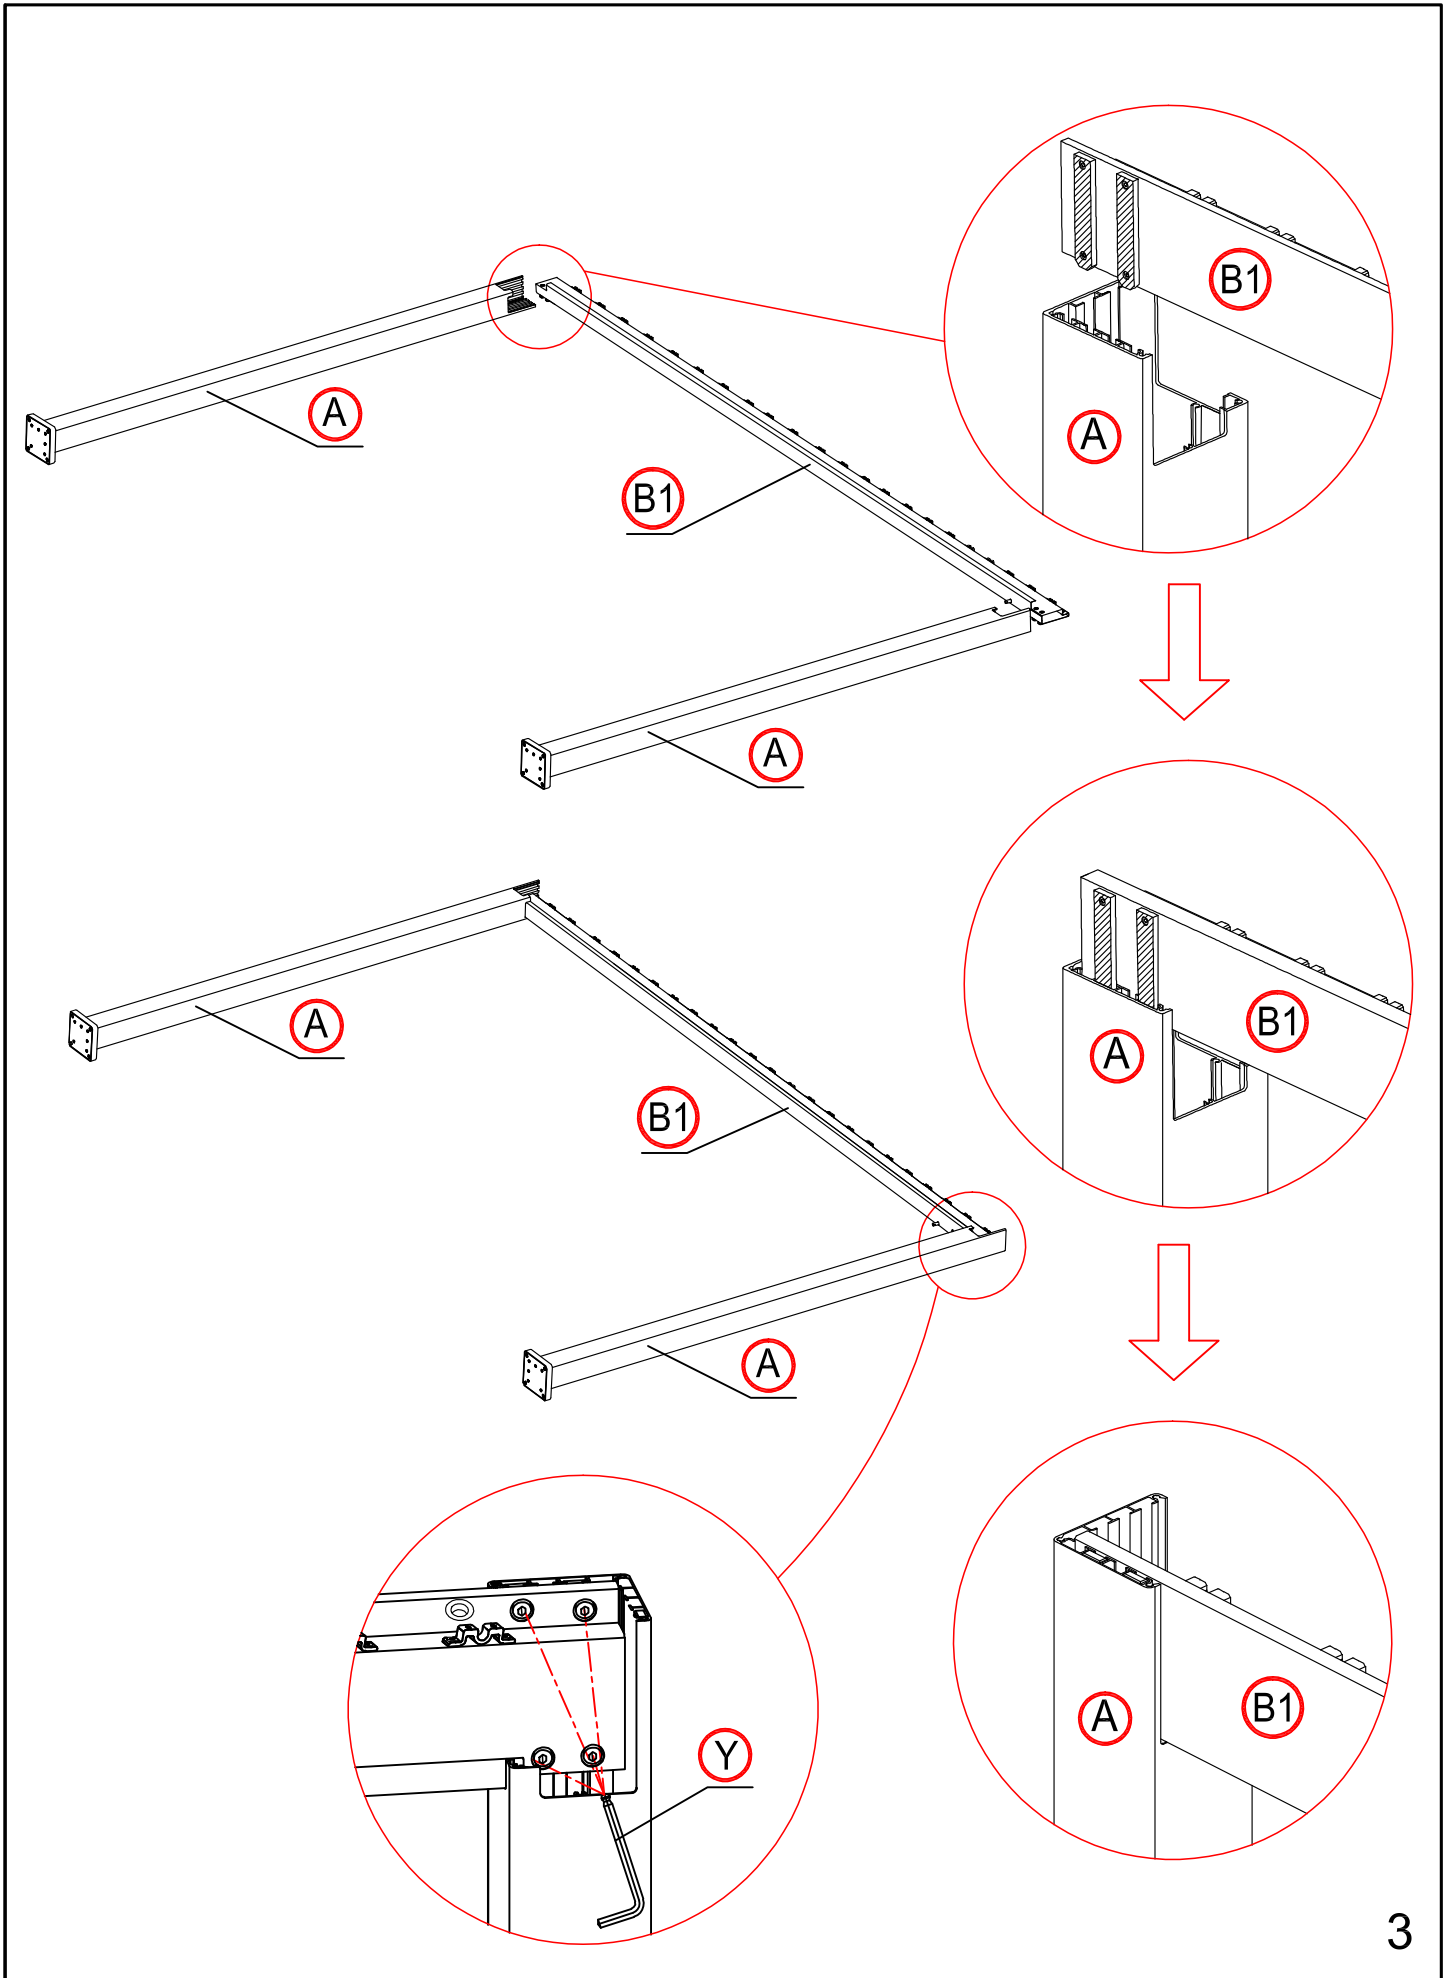

Warning

In snow season or in case of snow forecast open up your shutters in vertical position to avoid any damaging on your pergola.

What you need?

glove

knife

hammer

Safety hat

tapeline

electric screw driver

ladder

1

2

3

7

6

×1 time

×22 times

Make the shutter as vertical.

×4 times

16

×4 times

17

17