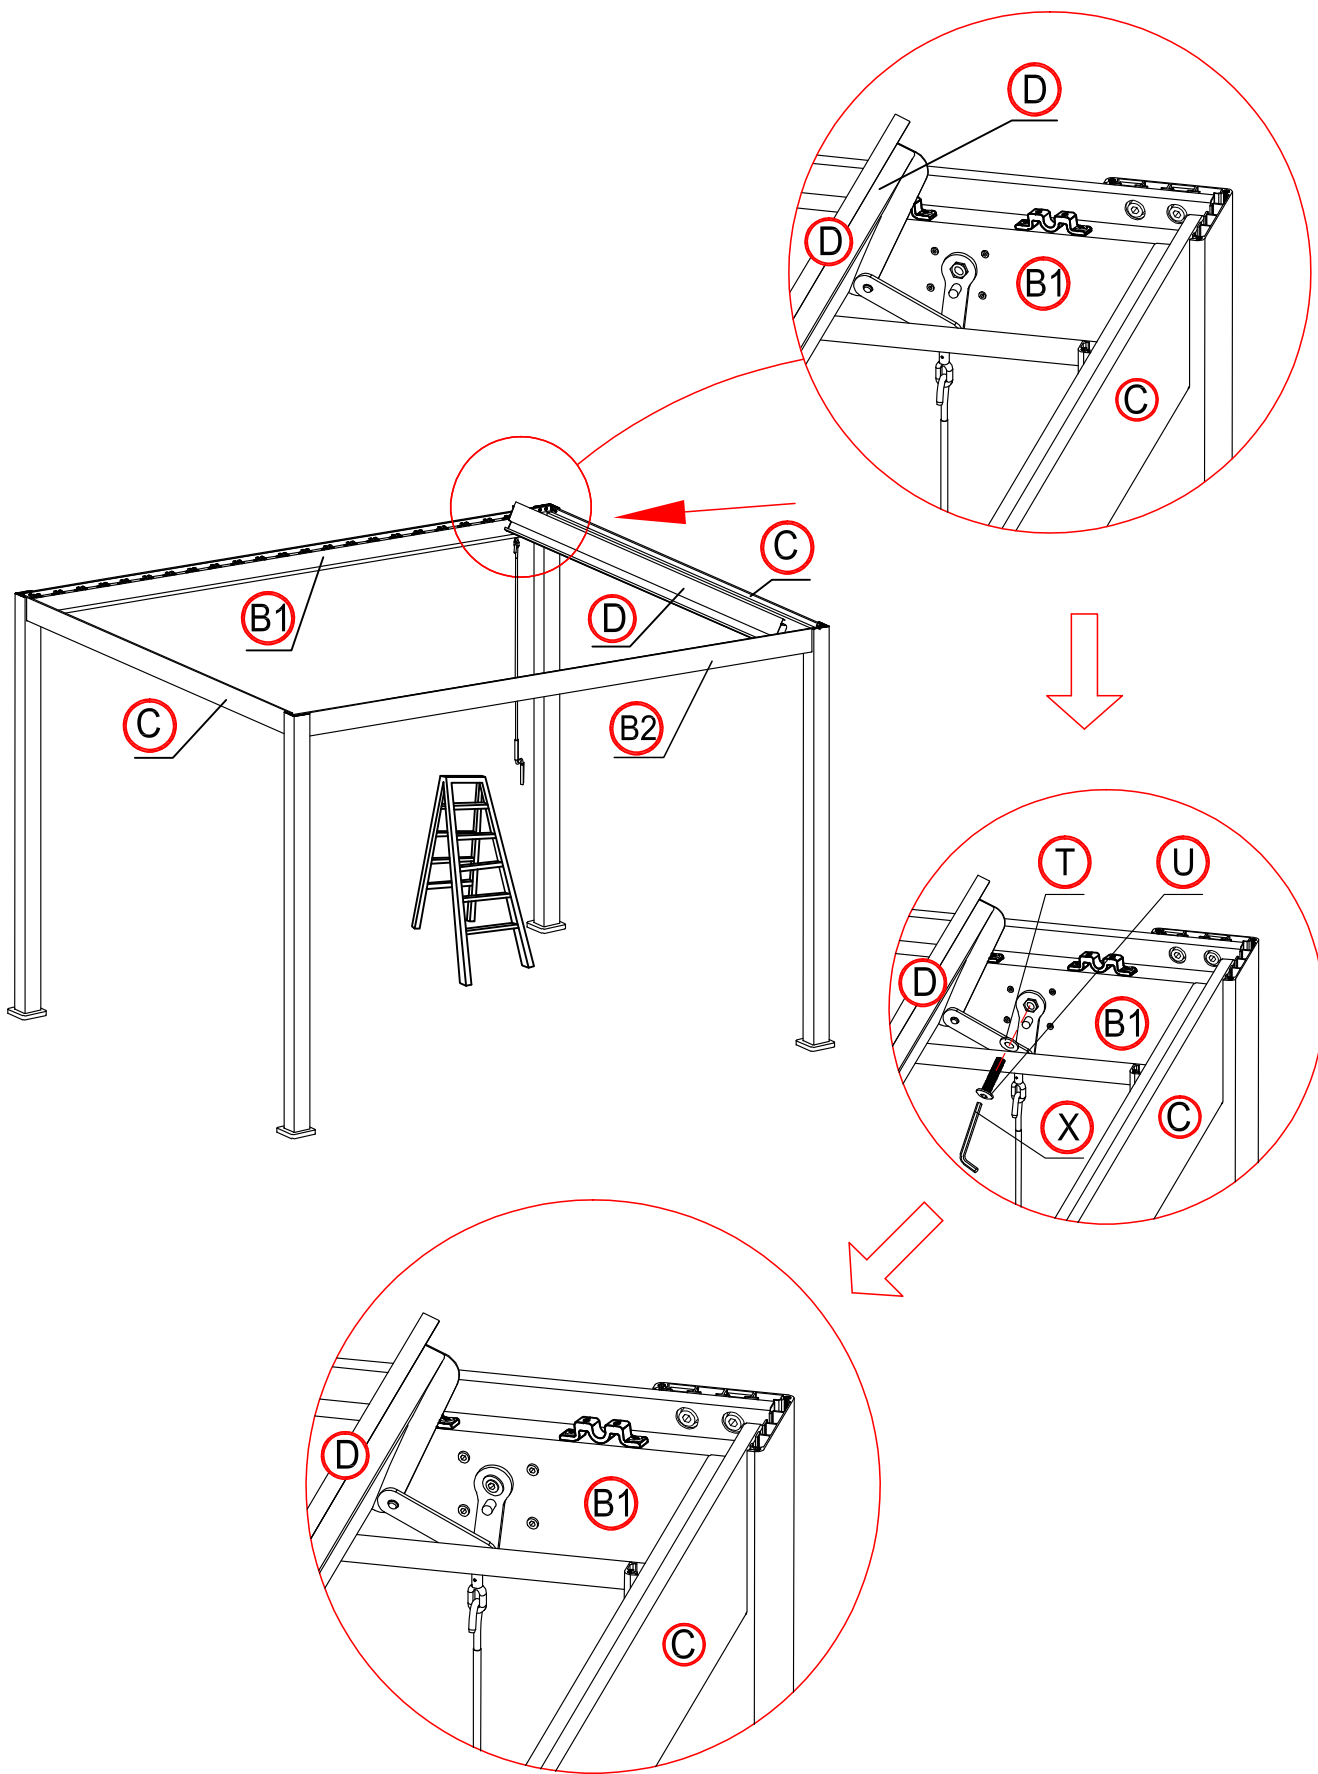

Warning

In snow season or in case of snow forecast open up your shutters in vertical position to avoid any damaging on your pergola.

What you need?

glove

knife

hammer

Safety hat

tapeline

electric screw driver

ladder

1

2

3

7

6

×1 time

×22 times

Make the shutter as vertical.

×4 times

16

×4 times

17

17