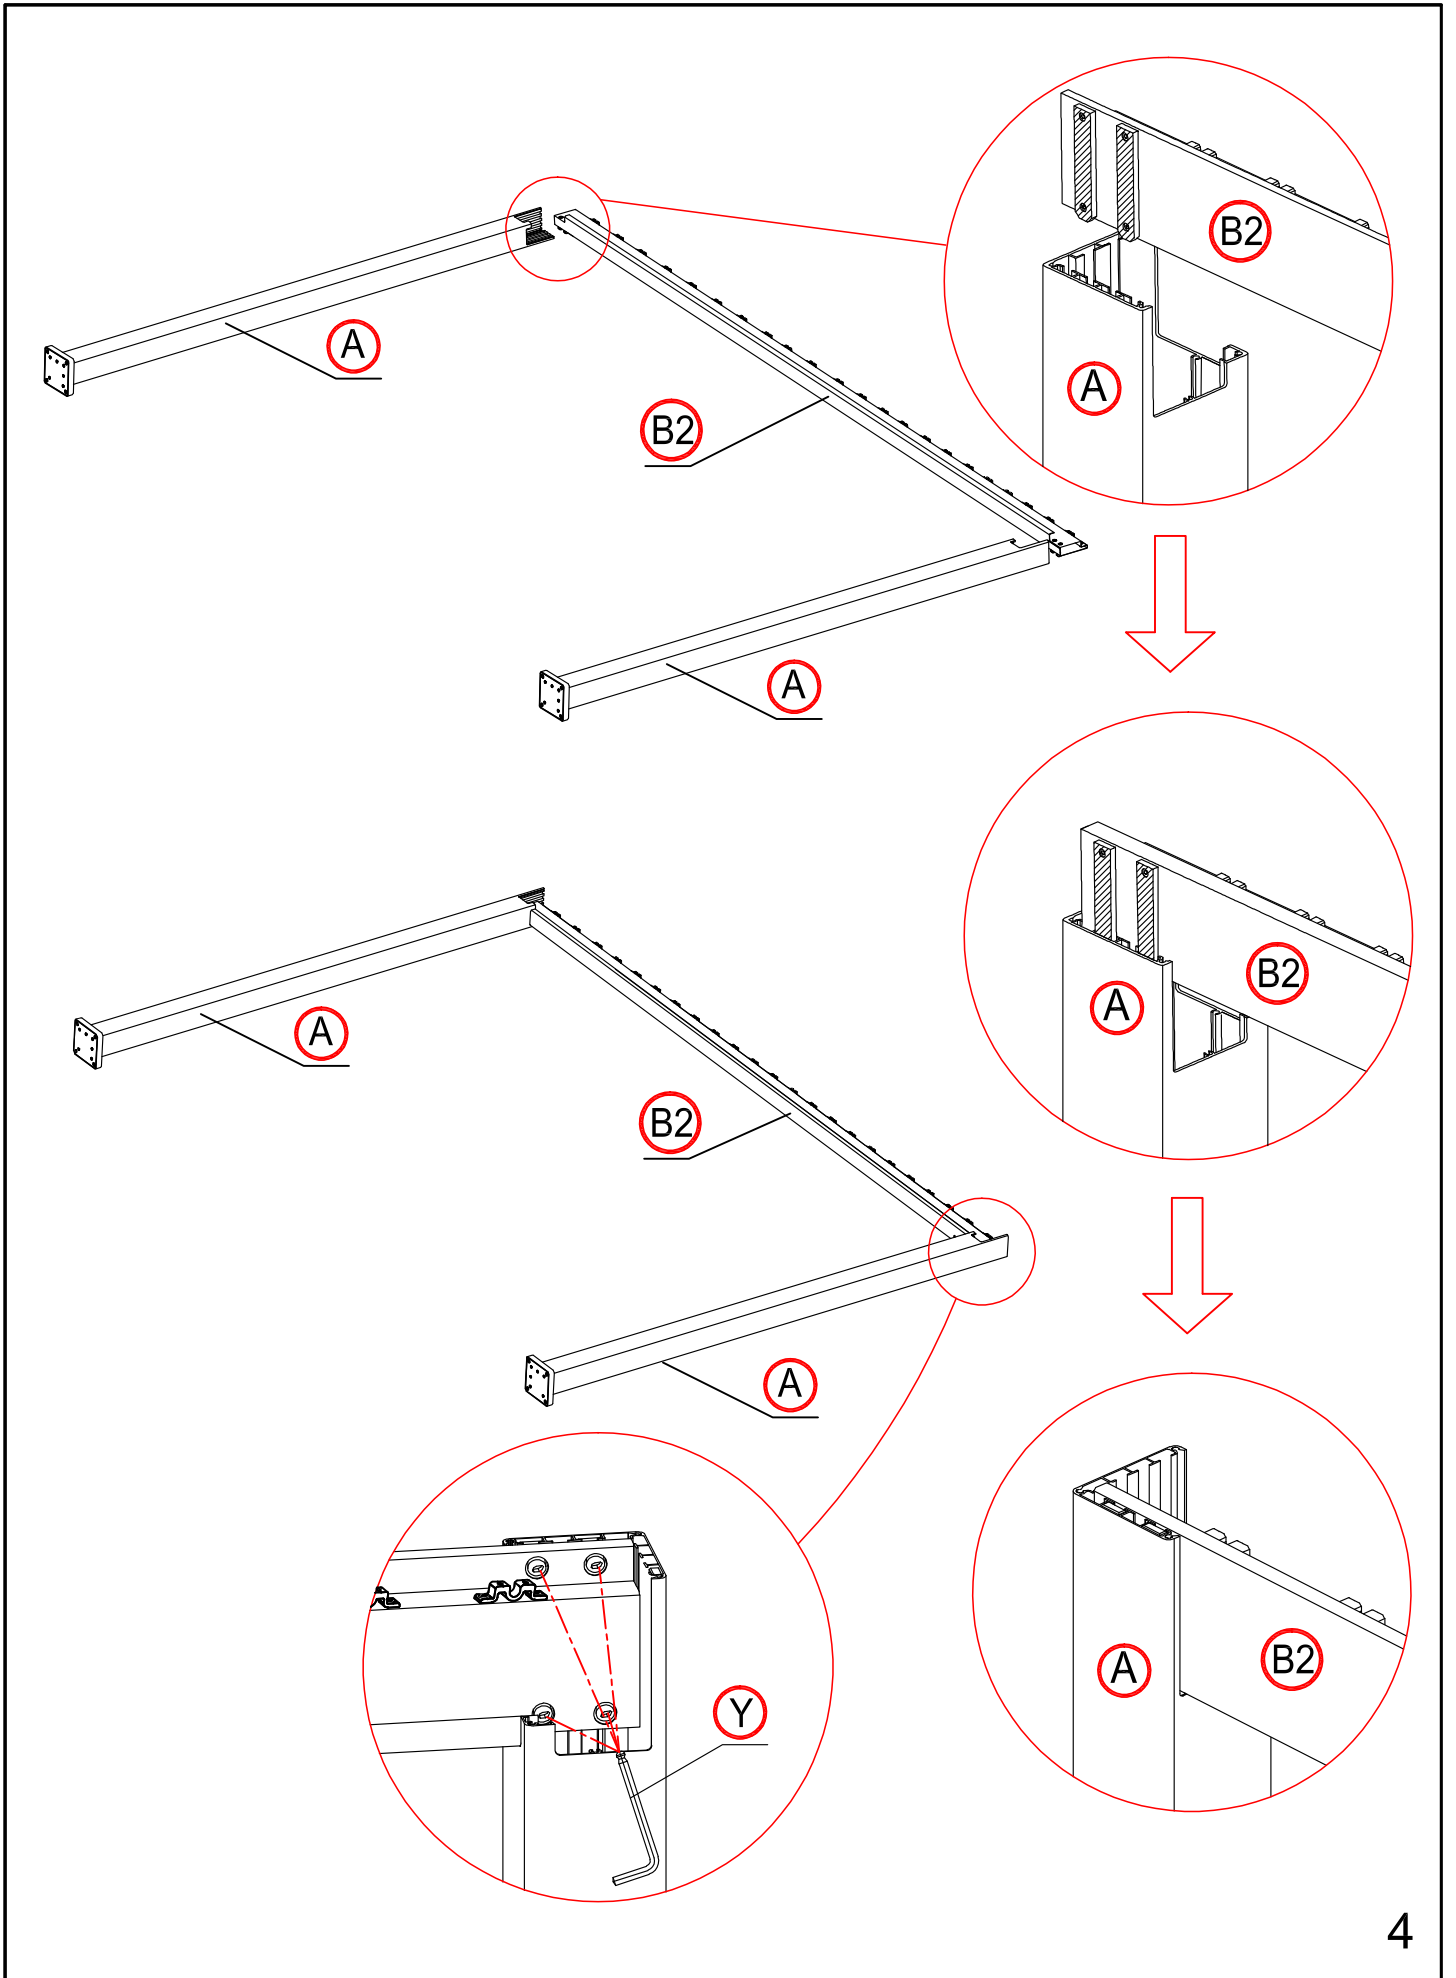

Warning

In snow season or in case of snow forecast open up your shutters in vertical position to avoid any damaging on your pergola.

What you need?

glove

knife

hammer

Safety hat

tapeline

electric screw driver

ladder

1

2

3

7

6

×1 time

×22 times

Make the shutter as vertical.

×4 times

16

×4 times

17

17